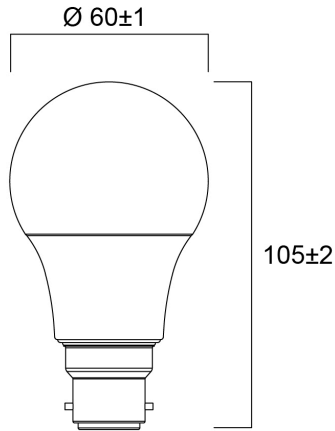

ToLEDo GLS 806LM 827 B22 SL4

Item No: 0030836

SYLVANIA

Compact and elegant design. Suitable replacement for halogen, incandescent and compact fluorescent lamps. Instant light at the flick of a switch. Uniform light distribution. Good colour rendering (CRI 80). Perfect for hotels, restaurants, lobbies, corridors, stairwells, reception areas. Lower maintenance costs. 15,000 hours average rated life.

Technical Assets

Dimensions (mm)

Photometrics

ToLEDo GLS 806LM 827 B22 SL4

Item No: 0030836

SYLVANIA

General data

Product name	ToLEDo GLS 806LM 827 B22 SL4
Technology	LED
Lamp shape	Pear-shape
Cap/Base	B22
Lamp finish	Opal
Built in presence detector	NONE
Fixture rating	Open
General application	Hospitality, Residential & Consumer
Operating temperature range (°C)	-20°C...+40°C
Virtual assistant compatibility	N/A
ETIM Class	EC001959
Warranty	3 years

Lifetime data

Lifespan L70 B50	15000
------------------	-------

Physical data

Housing colour	White
IP rating	IP20
Nominal Product Height (mm)	105
Nominal Product Diameter (mm)	60
Weight (kg)	0.087

ToLEDo GLS 806LM 827 B22 SL4

Item No: 0030836

Packaging

Product EAN number	5410288308364
Packaging single length / height (cm)	21.0
Packaging single width (cm)	6.1
Packaging single depth (cm)	11.2
DUN14 (inner)	15410288308361
Units per outer package	6
Packaging outer length / height (cm)	37.7
Packaging outer width (cm)	21.6
Packaging outer depth (cm)	12.5