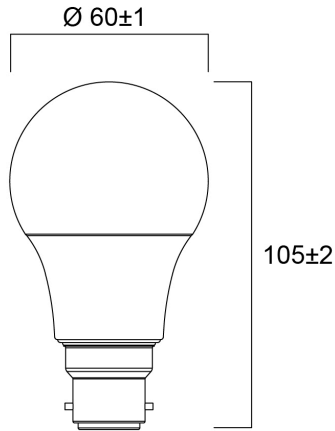

ToLEDo GLS 806LM 827 B22 SL10

Item No: 0030837

SYLVANIA

Compact and elegant design. Suitable replacement for halogen, incandescent and compact fluorescent lamps. Instant light at the flick of a switch. Uniform light distribution. Good colour rendering (CRI 80). Perfect for hotels, restaurants, lobbies, corridors, stairwells, reception areas. Lower maintenance costs. 12,000 hours average rated life.

Technical Assets

Dimensions (mm)

Photometrics

ToLEDo GLS 806LM 827 B22 SL10

Item No: 0030837

SYLVANIA

General data

Product name	ToLEDo GLS 806LM 827 B22 SL10
Technology	LED
Lamp shape	Pear-shape
Cap/Base	B22
Lamp finish	Opal
Built in presence detector	NONE
Fixture rating	Open
General application	Hospitality, Residential & Consumer
Operating temperature range (°C)	-20°C...+40°C
Virtual assistant compatibility	N/A
ETIM Class	EC001959
Warranty	3 years

Lifetime data

Lifespan L70 B50	15000
------------------	-------

Physical data

Housing colour	White
IP rating	IP20
Nominal Product Height (mm)	105
Nominal Product Diameter (mm)	60
Weight (kg)	0.217

ToLEDo GLS 806LM 827 B22 SL10

Item No: 0030837

Packaging

Product EAN number	5410288308371
Packaging single length / height (cm)	26.4
Packaging single width (cm)	12.0
Packaging single depth (cm)	11.2
DUN14 (inner)	15410288308378
Units per outer package	6
Packaging outer length / height (cm)	37.4
Packaging outer width (cm)	27.3
Packaging outer depth (cm)	24.2