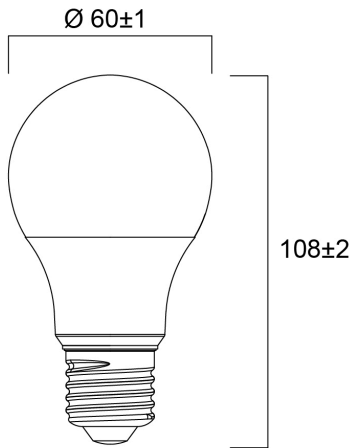

ToLEDo GLS 806LM 827 E27 SL

Item No: 0030838

SYLVANIA

Compact and elegant design. Suitable replacement for halogen, incandescent and compact fluorescent lamps. Instant light at the flick of a switch. Uniform light distribution. Good colour rendering (CRI 80). Perfect for hotels, restaurants, lobbies, corridors, stairwells, reception areas. Lower maintenance costs. 15,000 hours average rated life.

Technical Assets

Dimensions (mm)

Photometrics

ToLEDo GLS 806LM 827 E27 SL

Item No: 0030838

SYLVANIA

General data

Product name	ToLEDo GLS 806LM 827 E27 SL
Technology	LED
Lamp shape	Pear-shape
Cap/Base	E27
Lamp finish	Opal
Built in presence detector	NONE
Fixture rating	Open
General application	Hospitality, Residential & Consumer
Operating temperature range (°C)	-20°C...+40°C
Virtual assistant compatibility	N/A
ETIM Class	EC001959
E-number FI	4741270
Warranty	3 years

Lifetime data

Lifespan L70 B50	15000
------------------	-------

Physical data

Housing colour	White
IP rating	IP20
Nominal Product Height (mm)	107
Nominal Product Diameter (mm)	60
Weight (kg)	0.02

ToLEDo GLS 806LM 827 E27 SL

Item No: 0030838

Packaging

Product EAN number	5410288308388
Packaging single length / height (cm)	6.0
Packaging single width (cm)	6.0
Packaging single depth (cm)	11.2
DUN14 (inner)	15410288308385
Units per outer package	6
Packaging outer length / height (cm)	18.8
Packaging outer width (cm)	12.7
Packaging outer depth (cm)	12.5