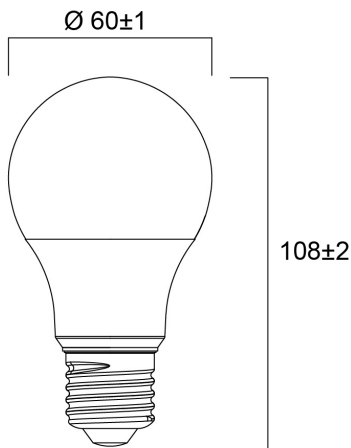

# ToLEDo GLS 806LM 827 E27 SL4

Item No: 0030839

**SYLVANIA**

Compact and elegant design. Suitable replacement for halogen, incandescent and compact fluorescent lamps. Instant light at the flick of a switch. Uniform light distribution. Good colour rendering (CRI 80). Perfect for hotels, restaurants, lobbies, corridors, stairwells, reception areas. Lower maintenance costs. 12,000 hours average rated life.

### Dimensions (mm)

## Physical data

|                               |       |
|-------------------------------|-------|
| Housing colour                | White |
| IP rating                     | IP20  |
| Nominal Product Height (mm)   | 107   |
| Nominal Product Diameter (mm) | 60    |
| Weight (kg)                   | 0.082 |