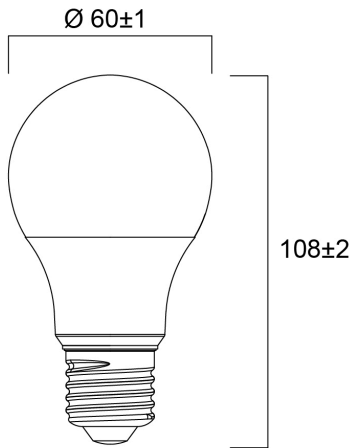

ToLEDo GLS 806LM 827 E27 SL10

Item No: 0030840

SYLVANIA

Compact and elegant design. Suitable replacement for halogen, incandescent and compact fluorescent lamps. Instant light at the flick of a switch. Uniform light distribution. Good colour rendering (CRI 80). Perfect for hotels, restaurants, lobbies, corridors, stairwells, reception areas. Lower maintenance costs. 12,000 hours average rated life.

Technical Assets

Dimensions (mm)

Photometrics

ToLEDo GLS 806LM 827 E27 SL10

Item No: 0030840

SYLVANIA

General data

Product name	ToLEDo GLS 806LM 827 E27 SL10
Technology	LED
Lamp shape	Pear-shape
Cap/Base	E27
Lamp finish	Opal
Built in presence detector	NONE
Fixture rating	Open
General application	Hospitality, Residential & Consumer
Operating temperature range (°C)	-20°C...+40°C
Virtual assistant compatibility	N/A
ETIM Class	EC001959
E-number FI	4741272
Warranty	3 years

Lifetime data

Lifespan L70 B50	15000
------------------	-------

Physical data

Housing colour	White
IP rating	IP20
Nominal Product Height (mm)	107
Nominal Product Diameter (mm)	60
Weight (kg)	0.204

ToLEDo GLS 806LM 827 E27 SL10

Item No: 0030840

Packaging

Product EAN number	5410288308401
Packaging single length / height (cm)	26.4
Packaging single width (cm)	12.0
Packaging single depth (cm)	11.2
DUN14 (inner)	15410288308408
Units per outer package	6
Packaging outer length / height (cm)	37.4
Packaging outer width (cm)	27.3
Packaging outer depth (cm)	24.2