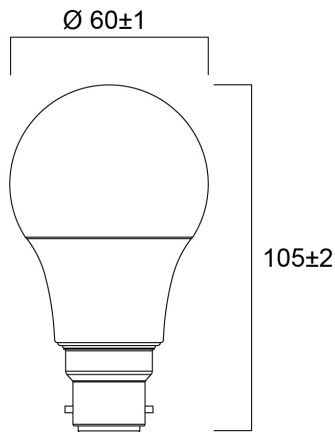

Technical Assets

Dimensions (mm)

Photometrics

ToLEDo GLS 806LM 840 B22 SL4

Item No: 0030842

SYLVANIA

General data

Product name	ToLEDo GLS 806LM 840 B22 SL4
Technology	LED
Lamp shape	Pear-shape
Cap/Base	B22
Lamp finish	Opal
Built in presence detector	NONE
Fixture rating	Open
General application	Hospitality, Residential & Consumer
Operating temperature range (°C)	-20°C...+40°C
Virtual assistant compatibility	N/A
ETIM Class	EC001959
Warranty	3 years

Optical data

Useful luminous flux (Φ _{use})	806
Correlated colour temperature (k)	4000
Light colour	Cool White
CRI (Ra)	80
Colour Variation Initial (SDCM)	SDCM6
Beam Angle (°)	150
Photobiological Risk Group	RG1

Lifetime data

Lifespan L70 B50	15000
------------------	-------

Physical data

Housing colour	White
IP rating	IP20
Nominal Product Height (mm)	105
Nominal Product Diameter (mm)	60
Weight (kg)	0.087

ToLEDo GLS 806LM 840 B22 SL4

Item No: 0030842

Packaging

Product EAN number	5410288308425
Packaging single length / height (cm)	21.0
Packaging single width (cm)	6.1
Packaging single depth (cm)	11.2
DUN14 (inner)	15410288308422
Units per outer package	6
Packaging outer length / height (cm)	37.7
Packaging outer width (cm)	21.6
Packaging outer depth (cm)	12.5