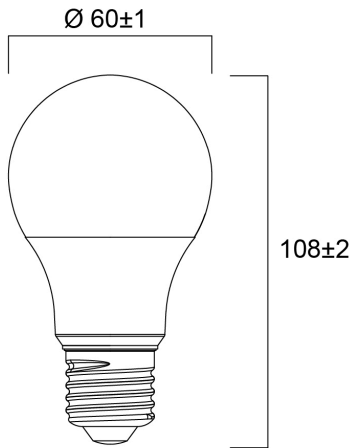

ToLEDo GLS 806LM 840 E27 SL

Item No: 0030843

SYLVANIA

Compact and elegant design. Suitable replacement for halogen, incandescent and compact fluorescent lamps. Instant light at the flick of a switch. Uniform light distribution. Good colour rendering (CRI 80). Perfect for hotels, restaurants, lobbies, corridors, stairwells, reception areas. Lower maintenance costs. 15,000 hours average rated life.

Technical Assets

Dimensions (mm)

Photometrics

ToLEDo GLS 806LM 840 E27 SL

Item No: 0030843

SYLVANIA

General data

Product name	ToLEDo GLS 806LM 840 E27 SL
Technology	LED
Lamp shape	Pear-shape
Cap/Base	E27
Lamp finish	Opal
Built in presence detector	NONE
Fixture rating	Open
General application	Hospitality, Residential & Consumer
Operating temperature range (°C)	-20°C...+40°C
Virtual assistant compatibility	N/A
ETIM Class	EC001959
E-number FI	4741273
Warranty	3 years

Lifetime data

Lifespan L70 B50	15000
------------------	-------

Physical data

Housing colour	White
IP rating	IP20
Nominal Product Height (mm)	107
Nominal Product Diameter (mm)	60
Weight (kg)	0.02

ToLEDo GLS 806LM 840 E27 SL

Item No: 0030843

Packaging

Product EAN number	5410288308432
Packaging single length / height (cm)	6.0
Packaging single width (cm)	6.0
Packaging single depth (cm)	11.2
DUN14 (inner)	15410288308439
Units per outer package	6
Packaging outer length / height (cm)	18.8
Packaging outer width (cm)	12.7
Packaging outer depth (cm)	12.5