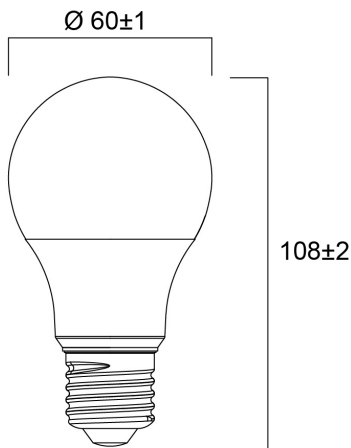

ToLEDo GLS 806LM 840 E27 SL4

Item No: 0030844

SYLVANIA

Compact and elegant design. Suitable replacement for halogen, incandescent and compact fluorescent lamps. Instant light at the flick of a switch. Uniform light distribution. Good colour rendering (CRI 80). Perfect for hotels, restaurants, lobbies, corridors, stairwells, reception areas. Lower maintenance costs. 12,000 hours average rated life.

Technical Assets

Dimensions (mm)

Photometrics

ToLEDo GLS 806LM 840 E27 SL4

Item No: 0030844

SYLVANIA

General data

Product name	ToLEDo GLS 806LM 840 E27 SL4
Technology	LED
Lamp shape	Pear-shape
Cap/Base	E27
Lamp finish	Opal
Built in presence detector	NONE
Fixture rating	Open
General application	Hospitality, Residential & Consumer
Operating temperature range (°C)	-20°C...+40°C
Virtual assistant compatibility	N/A
ETIM Class	EC001959
E-number FI	4741274
Warranty	3 years

Lifetime data

Lifespan L70 B50	15000
------------------	-------

Physical data

Housing colour	White
IP rating	IP20
Nominal Product Height (mm)	107
Nominal Product Diameter (mm)	60
Weight (kg)	0.082

ToLEDo GLS 806LM 840 E27 SL4

Item No: 0030844

Packaging

Product EAN number	5410288308449
Packaging single length / height (cm)	21.0
Packaging single width (cm)	6.1
Packaging single depth (cm)	11.2
DUN14 (inner)	15410288308446
Units per outer package	6
Packaging outer length / height (cm)	37.7
Packaging outer width (cm)	21.6
Packaging outer depth (cm)	12.5