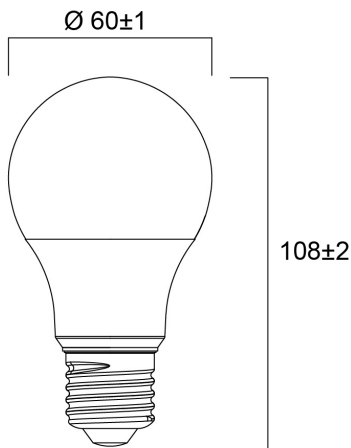

# ToLEDo GLS 806LM 865 E27 SL

Item No: 0030847

**SYLVANIA**

Compact and elegant design. Suitable replacement for halogen, incandescent and compact fluorescent lamps. Instant light at the flick of a switch. Uniform light distribution. Good colour rendering (CRI 80). Perfect for hotels, restaurants, lobbies, corridors, stairwells, reception areas. Lower maintenance costs. 15,000 hours average rated life.

### Dimensions (mm)

## Physical data

|                               |       |
|-------------------------------|-------|
| Housing colour                | White |
| IP rating                     | IP20  |
| Nominal Product Height (mm)   | 107   |
| Nominal Product Diameter (mm) | 60    |
| Weight (kg)                   | 0.02  |