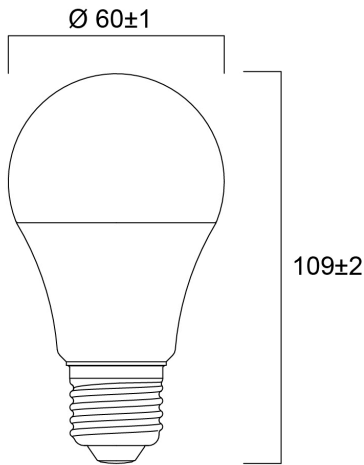

ToLEDo GLS 1055LM 827 E27 SL4

Item No: 0030991

SYLVANIA

Compact and elegant design. Suitable replacement for halogen, incandescent and compact fluorescent lamps. Instant light at the flick of a switch. Uniform light distribution. Good colour rendering (CRI 80). Perfect for hotels, restaurants, lobbies, corridors, stairwells, reception areas. Lower maintenance costs. 12,000 hours average rated life.

Technical Assets

Dimensions (mm)

Photometrics

ToLEDo GLS 1055LM 827 E27 SL4

Item No: 0030991

SYLVANIA

General data

Product name	ToLEDo GLS 1055LM 827 E27 SL4
Technology	LED
Watt (Rated) (W)	9.5
Lamp shape	Pear-shape
Cap/Base	E27
Lamp finish	Opal
Built in presence detector	NONE
Fixture rating	Open
General application	Hospitality, Residential & Consumer
Operating temperature range (°C)	-20°C...+40°C
Performance ambient temperature Tq (°C)	25
Virtual assistant compatibility	N/A
ETIM Class	EC001959
E-number FI	4741277
Warranty	3 years

Lifetime data

Lifespan L70 B50	15000
Average life (Nominal) (h)	15000
Average life (Rated) (h)	15000

Physical data

Housing colour	White
IP rating	IP20
Nominal Product Length (mm)	109
Nominal Product Diameter (mm)	60
Weight (kg)	0.136

ToLEDo GLS 1055LM 827 E27 SL4

Item No: 0030991

SYLVANIA

Packaging

Product EAN number	5410288309910
Packaging single length / height (cm)	21.0
Packaging single width (cm)	6.1
Packaging single depth (cm)	11.2
DUN14 (inner)	15410288309917
Units per outer package	6
Packaging outer length / height (cm)	37.7
Packaging outer width (cm)	21.6
Packaging outer depth (cm)	12.0