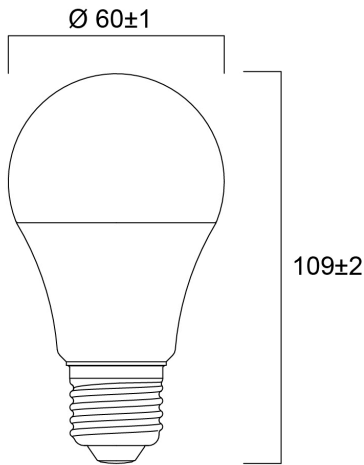

ToLEDo GLS 1055LM 840 E27 SL4

Item No: 0030992

SYLVANIA

Compact and elegant design. Suitable replacement for halogen, incandescent and compact fluorescent lamps. Instant light at the flick of a switch. Uniform light distribution. Good colour rendering (CRI 80). Perfect for hotels, restaurants, lobbies, corridors, stairwells, reception areas. Lower maintenance costs. 12,000 hours average rated life.

Technical Assets

Dimensions (mm)

Photometrics

ToLEDo GLS 1055LM 840 E27 SL4

Item No: 0030992

SYLVANIA

General data

Product name	ToLEDo GLS 1055LM 840 E27 SL4
Technology	LED
Watt (Rated) (W)	9.5
Lamp shape	Pear-shape
Cap/Base	E27
Lamp finish	Opal
Built in presence detector	NONE
Fixture rating	Open
General application	Hospitality, Residential & Consumer
Operating temperature range (°C)	-20°C...+40°C
Performance ambient temperature Tq (°C)	25
Virtual assistant compatibility	N/A
ETIM Class	EC001959
E-number FI	4741278
Warranty	3 years

Lifetime data

Lifespan L70 B50	15000
Average life (Nominal) (h)	15000
Average life (Rated) (h)	15000

Physical data

Housing colour	White
IP rating	IP20
Nominal Product Length (mm)	109
Nominal Product Diameter (mm)	60
Weight (kg)	0.136