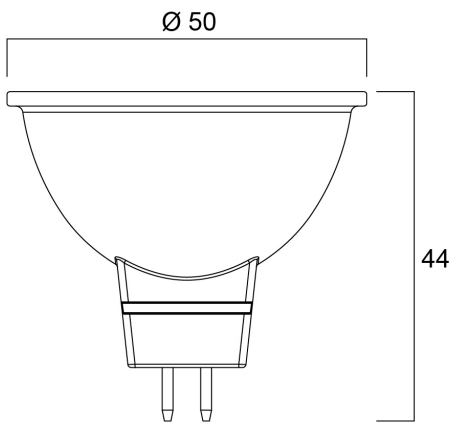

Technical Assets

Dimensions (mm)

Photometrics

RefLED Superia Retro MR16 V3 621LM 840 36 SL

Item No: 0031811

SYLVANIA

General data

Product name	RefLED Superia Retro MR16 V3 621LM 840 36 SL
Technology	LED
Watt (Rated) (W)	6
Lamp shape	Reflector
Cap/Base	GU5.3
Lamp finish	Fresnel lens
Built in presence detector	NONE
Fixture rating	Open
General application	Education, Hospitality, Museums & Galleries, Residential & Consumer, Retail
Virtual assistant compatibility	N/A
ETIM Class	EC001959
E-number FI	4741265
Warranty	5 years

Lifetime data

Lifespan L70 B50	25000
------------------	-------

Physical data

Housing colour	Transparent
IP rating	IP20
Nominal Product Height (mm)	44
Nominal Product Diameter (mm)	50
Weight (kg)	0.041

RefLED Superia Retro MR16 V3 621LM 840 36 SL

Item No: 0031811

Packaging

Product EAN number	5410288318110
Packaging single length / height (cm)	6.1
Packaging single width (cm)	5.1
Packaging single depth (cm)	8.2
DUN14 (inner)	15410288318117
Units per inner package	6
Packaging inner length / height (cm)	19.4
Packaging inner width (cm)	11.1
Packaging inner depth (cm)	9.2
DUN14 (outer)	25410288318114
Units per outer package	60
Packaging outer length / height (cm)	58.5
Packaging outer width (cm)	20.8
Packaging outer depth (cm)	20.8