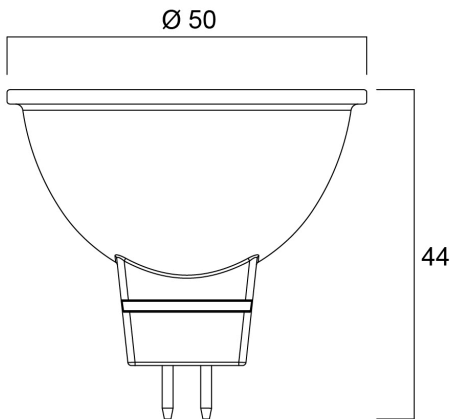

Technical Assets

Dimensions (mm)

Photometrics

RefLED Superia Retro MR16 V3 345LM DIM 830 36 SL

Item No: 0031814

SYLVANIA

General data

Product name	RefLED Superia Retro MR16 V3 345LM DIM 830 36 SL
Technology	LED
Watt (Rated) (W)	4.3
Lamp shape	Reflector
Cap/Base	GU5.3
Lamp finish	Fresnel lens
Built in presence detector	NONE
Fixture rating	Open
General application	Education, Hospitality, Museums & Galleries, Office, Residential & Consumer, Retail
Virtual assistant compatibility	N/A
ETIM Class	EC001959
E-number FI	4741246
Warranty	5 years

Lifetime data

Lifespan L70 B50	25000
------------------	-------

Physical data

Housing colour	Transparent
IP rating	IP20
Nominal Product Height (mm)	44
Nominal Product Diameter (mm)	50
Weight (kg)	0.033

RefLED Superia Retro MR16 V3 345LM DIM 830 36 SL

Item No: 0031814

Packaging

Product EAN number	5410288318141
Packaging single length / height (cm)	6.1
Packaging single width (cm)	5.1
Packaging single depth (cm)	8.2
DUN14 (inner)	15410288318148
Units per inner package	6
Packaging inner length / height (cm)	19.4
Packaging inner width (cm)	11.1
Packaging inner depth (cm)	9.2
DUN14 (outer)	25410288318145
Units per outer package	60
Packaging outer length / height (cm)	58.5
Packaging outer width (cm)	20.8
Packaging outer depth (cm)	20.8