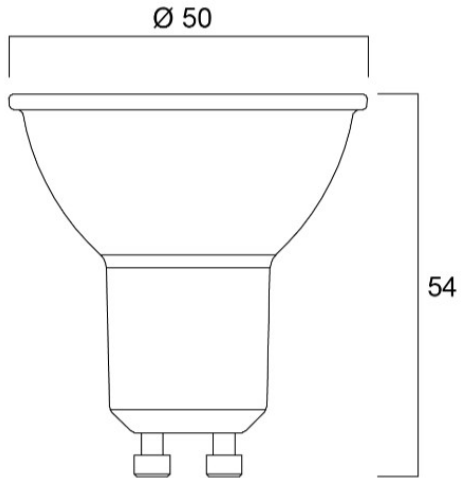

### Dimensions (mm)

## Physical data

Housing colour	Silver
IP rating	IP20
Nominal Product Height (mm)	73
Nominal Product Diameter (mm)	50
Weight (kg)	0.05

## Packaging

Product EAN number	5410288318400
Packaging single length / height (cm)	5.0
Packaging single width (cm)	5.0
Packaging single depth (cm)	8.7
DUN14 (inner)	15410288318407
Units per inner package	6
Packaging inner length / height (cm)	15.9
Packaging inner width (cm)	10.9
Packaging inner depth (cm)	10.0
DUN14 (outer)	25410288318404
Units per outer package	48
Packaging outer length / height (cm)	33.3
Packaging outer width (cm)	23.3
Packaging outer depth (cm)	22.0