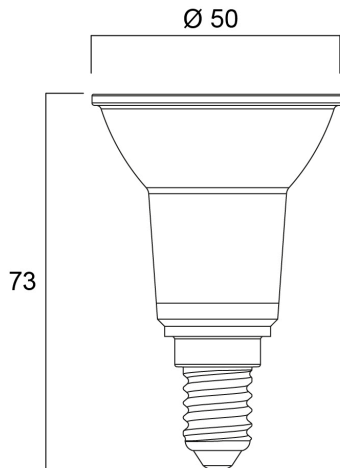

Technical Assets

Dimensions (mm)

Photometrics

RLD RT PAR16 V3 345LM 840 E14 36 SL

Item No: 0031841

SYLVANIA

General data

Product name	RLD RT PAR16 V3 345LM 840 E14 36 SL
Technology	LED
Watt (Rated) (W)	3.6
Lamp shape	Reflector
Cap/Base	E14
Lamp finish	Clear
Built in presence detector	NONE
Fixture rating	Open
General application	Hospitality, Museums & Galleries, Residential & Consumer, Retail
Operating temperature range (°C)	-20°C...+40°C
Performance ambient temperature Tq (°C)	25
Virtual assistant compatibility	N/A
ETIM Class	EC001959
E-number FI	4741299
Warranty	3 years

Lifetime data

Lifespan L70 B50	15000
Average life (Nominal) (h)	15000
Average life (Rated) (h)	15000

Physical data

Housing colour	Silver
IP rating	IP20
Nominal Product Height (mm)	73
Nominal Product Diameter (mm)	50
Weight (kg)	0.05

RLD RT PAR16 V3 345LM 840 E14 36 SL

Item No: 0031841

SYLVANIA

Packaging

Product EAN number	5410288318417
Packaging single length / height (cm)	5.0
Packaging single width (cm)	5.0
Packaging single depth (cm)	8.7
DUN14 (inner)	15410288318414
Units per inner package	6
Packaging inner length / height (cm)	15.9
Packaging inner width (cm)	10.9
Packaging inner depth (cm)	10.0
DUN14 (outer)	25410288318411
Units per outer package	48
Packaging outer length / height (cm)	33.3
Packaging outer width (cm)	23.3
Packaging outer depth (cm)	22.0