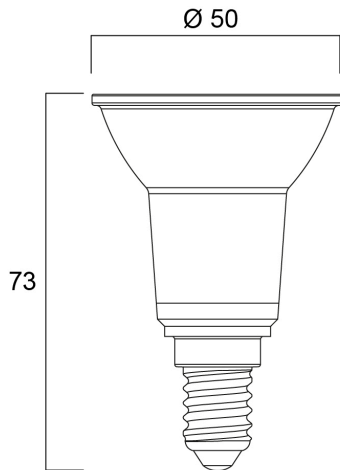

RLD RT PAR16 V3 345LM 865 E14 36 SL

Item No: 0031842

SYLVANIA

High performance. LED PAR16 lamp with the same look and feel of traditional PAR lamps. Glass construction - means no colours clashing between the lamp and fixture. Reduced visible heatsink from the front. Mercury-free solution. Lower maintenance cost. Lifetime: 15,000 hours. High lumen efficacy. Non-dimmable. 3 year warranty. Suitable for general lighting and accent lighting for hotels, restaurants, bars, lobbies, corridors and halls.

Technical Assets

Dimensions (mm)

Photometrics

RLD RT PAR16 V3 345LM 865 E14 36 SL

Item No: 0031842

SYLVANIA

General data

Product name	RLD RT PAR16 V3 345LM 865 E14 36 SL
Technology	LED
Watt (Rated) (W)	3.6
Lamp shape	Reflector
Cap/Base	E14
Lamp finish	Clear
Built in presence detector	NONE
Fixture rating	Open
General application	Hospitality, Museums & Galleries, Residential & Consumer, Retail
Operating temperature range (°C)	-20°C...+40°C
Performance ambient temperature Tq (°C)	25
Virtual assistant compatibility	N/A
ETIM Class	EC001959
E-number FI	4741300
Warranty	3 years

Lifetime data

Lifespan L70 B50	15000
Average life (Nominal) (h)	15000
Average life (Rated) (h)	15000

Physical data

Housing colour	Silver
IP rating	IP20
Nominal Product Height (mm)	73
Nominal Product Diameter (mm)	50
Weight (kg)	0.05

RLD RT PAR16 V3 345LM 865 E14 36 SL

Item No: 0031842

SYLVANIA

Packaging

Product EAN number	5410288318424
Packaging single length / height (cm)	5.0
Packaging single width (cm)	5.0
Packaging single depth (cm)	8.7
DUN14 (inner)	15410288318421
Units per inner package	6
Packaging inner length / height (cm)	15.9
Packaging inner width (cm)	10.9
Packaging inner depth (cm)	10.0
DUN14 (outer)	25410288318428
Units per outer package	48
Packaging outer length / height (cm)	33.3
Packaging outer width (cm)	23.3
Packaging outer depth (cm)	22.0