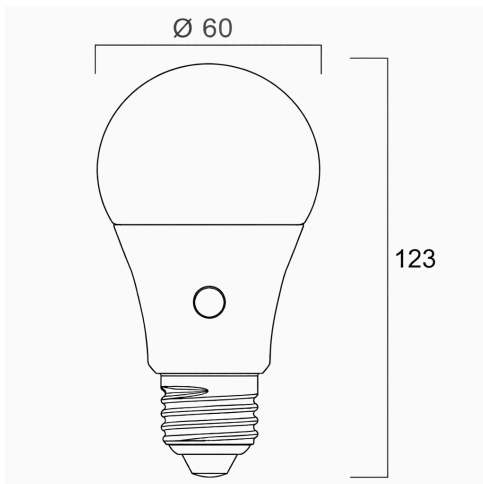

TOLEDO LIGHT-SENSE V2 GLS 806LM 827 E27 SL

Item No: 0031868

SYLVANIA

•ToLEDo™ Light-Sense dual light sensor lamp – works in any position • Automatically turns ON and OFF • Sensor delay time: up to 4 minutes • Unmanned light management system – reduces power bill compared to standard LED lamps • Perfect for external lighting applications like porches, domestic parking, halls, gate lights and patios • 806lm output equivalent to 60W incandescent lamp • 25,000 hours average rated life • Non dimmable • 3 years warranty • High colour rendering – CRI80

Technical Assets

Dimensions (mm)

Photometrics

TOLEDO LIGHT-SENSE V2 GLS 806LM 827 E27 SL

Item No: 0031868

SYLVANIA

General data

Product name	TOLEDO LIGHT-SENSE V2 GLS 806LM 827 E27 SL
Technology	LED
Watt (Rated) (W)	8
Lamp shape	Pear-shape
Cap/Base	E27
Lamp finish	Opal
Built in presence detector	NONE
Fixture rating	Open
General application	Education, Hospitality, Residential & Consumer
Operating temperature range (°C)	-20°C...+40°C
Performance ambient temperature Tq (°C)	25
Virtual assistant compatibility	N/A
ETIM Class	EC001959
Warranty	3 years

Lifetime data

Lifespan L70 B50	15000
Average life (Nominal) (h)	25000
Average life (Rated) (h)	25000

Physical data

Housing colour	White
IP rating	IP20
Nominal Product Height (mm)	120
Nominal Product Diameter (mm)	60
Weight (kg)	0.048

TOLEDO LIGHT-SENSE V2 GLS 806LM 827 E27 SL

Item No: 0031868

Packaging

Product EAN number	5410288318684
Packaging single length / height (cm)	6.0
Packaging single width (cm)	6.0
Packaging single depth (cm)	11.8
DUN14 (inner)	15410288318681
Units per outer package	6
Packaging outer length / height (cm)	18.8
Packaging outer width (cm)	12.7
Packaging outer depth (cm)	13.5