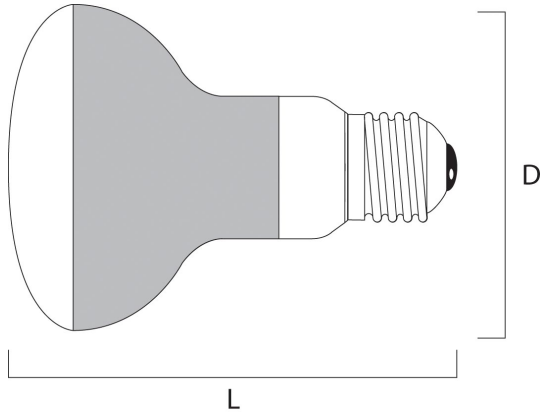

Infrared R125 250W

Item No: 0033011

SYLVANIA

SpecialLITE®

Infra red lamp.

Technical Assets

Dimensions (mm)

Photometrics

General data

Product name	Infrared R125 250W
Technology	Incandescent
Cap/Base	E27
General application	SPG
ETIM Class	EC002963

Optical data

Light colour	Infrared
Adjustable chromaticity	N

Electrical data

Wattage (W)	250
Primary Supply/Product voltage - min (V)	220.0
Primary Supply/Product voltage - max (V)	240.0
Nominal Frequency (Hz)	50/60Hz

Lifetime data

Average life (Nominal) (h)	5000
Average life (Rated) (h)	5000

Infrared R125 250W

Item No: 0033011

SYLVANIA

Physical data

Nominal Product Height (mm)	185
Nominal Product Diameter (mm)	126
Weight (kg)	0.098

Packaging

Product EAN number	5410288330112
Packaging single length / height (cm)	17.5
Packaging single width (cm)	12.0
Packaging single depth (cm)	12.0
Units per outer package	12
Packaging outer length / height (cm)	19.0
Packaging outer width (cm)	51.5
Packaging outer depth (cm)	38.0