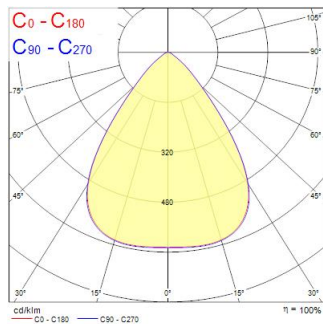

OPTICLIP LIGHT E 830 BK

Item No: 0034051

SYLVANIA

PROTM

OPTICLIP LIGHT E 830 BK LED light module with reflector, assembled with quick connector, 200-450mA drive current, up to 2000lm flux @450mA drive current, CRI80, 3000K, SDCM≤3, black finishing, 1pce per pack

Technical Assets

Photometrics

0.5	0.78 0.78	4986 E(C90) 30.0° 1231 E(C90) 27.9° 1245
1.0	1.56 1.56	1249 E(C90) 30.0° 309 E(C90) 27.9° 311
1.5	2.34 2.34	355 E(C90) 30.0° 137 E(C90) 27.9° 138
2.0	3.13 3.11	312 E(C90) 30.0° 117 E(C90) 27.9° 117
2.5	3.91 3.89	200 E(C90) 30.0° 89 E(C90) 27.9° 85
3.0	4.69 4.67	139 E(C90) 30.0° 64 E(C90) 27.9° 58

Distance [m] Cone diameter [m] Illuminance [lx]

— C0 - C180 (Half beam angle: 75.0°)
— C90 - C270 (Half beam angle: 76.0°)

OPTICLIP LIGHT E 830 BK

Item No: 0034051

SYLVANIA

General data

Product name	OPTICLIP LIGHT E 830 BK
Technology	LED
Cap/Base	N/A
Housing	PC Polycarbonate
Built in presence detector	NONE
Fixture rating	Enclosed
General application	Office, Education
Operating temperature range (°C)	5°C...+25°C
Virtual assistant compatibility	N/A
ETIM Class	EC000996
Warranty	5 years

Optical data

Fixture luminous flux (lm)	2100
Luminaire efficacy (lm/W)	133
Correlated colour temperature (k)	3000
Light colour	Warm White
CRI (Ra)	80
Colour Variation Initial (SDCM)	SDCM3
Beam Angle (°)	75
Distribution type	Symmetric
Glare control	< 22
Photobiological Risk Group	RG0