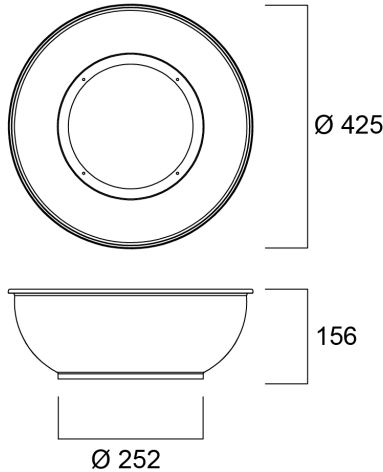

Alu Shade Alu Color For 13/19Klm

Item No: 0039606

SYLVANIA

Unpainted aluminium shade for 13,000 & 19,000Lm Granit.

Technical Assets

Dimensions (mm)

Photometrics

General data

Product name	Alu Shade Alu Color For 13/19Klm
Technology	Accessory
General application	Logistics & Industry
ETIM Class	EC002557
E-number FI	4357028
Warranty	5 years

Physical data

Weight (kg)	0.45
-------------	------

Packaging

Product EAN number	5410288396064
Packaging single length / height (cm)	42.5
Packaging single width (cm)	42.5
Packaging single depth (cm)	15.6
DUN14 (inner)	15410288396061
Units per outer package	10
Packaging outer length / height (cm)	50.5
Packaging outer width (cm)	50.5
Packaging outer depth (cm)	34.0