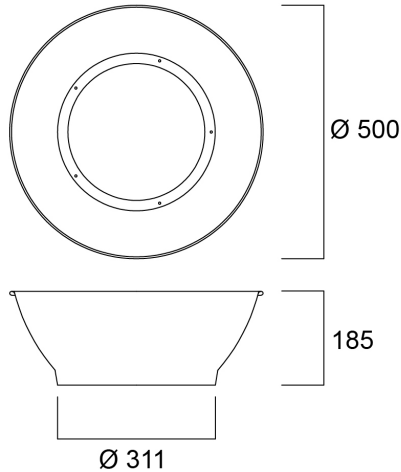

Alu Shade Black Color For 26/31Klm

Item No: 0039612

SYLVANIA

Black painted aluminium shade for 26,000 & 31,000Lm Granit.

Technical Assets

Dimensions (mm)

Photometrics

General data

Product name	Alu Shade Black Color For 26/31Klm
Technology	Accessory
General application	Logistics & Industry
ETIM Class	EC002557
E-number FI	4357034
Warranty	5 years

Physical data

Weight (kg)	0.66
-------------	------

Packaging

Product EAN number	5410288396125
Packaging single length / height (cm)	50.0
Packaging single width (cm)	50.0
Packaging single depth (cm)	18.5
DUN14 (inner)	15410288396122
Units per outer package	8
Packaging outer length / height (cm)	55.5
Packaging outer width (cm)	55.5
Packaging outer depth (cm)	38.0