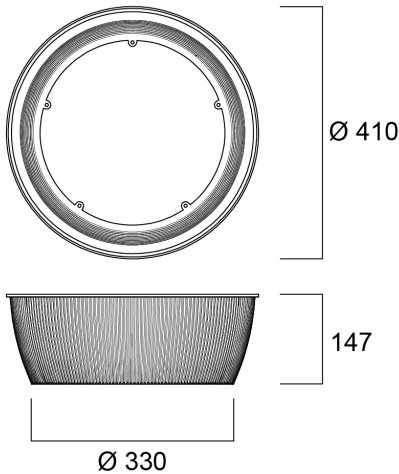

# PC Lampshade Transparent For 26/31Klm

Item No: 0039613

**SYLVANIA**

Transparent polycarbonate shade for 26,000 & 31,000Lm Granit.

### Dimensions (mm)

### Packaging

Product EAN number	5410288396132
Packaging single length / height (cm)	41.0
Packaging single width (cm)	41.0
Packaging single depth (cm)	14.7
DUN14 (inner)	15410288396139
Units per outer package	5
Packaging outer length / height (cm)	46.5
Packaging outer width (cm)	46.5
Packaging outer depth (cm)	47.0

### Physical data

Weight (kg)	0.71
-------------	------