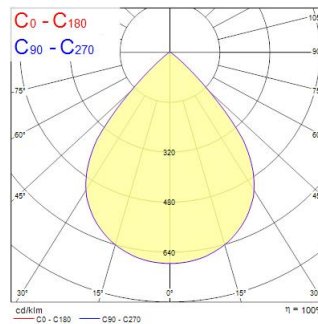

Technical Assets

Dimensions (mm)

Photometrics

Distance [m]	Cone diameter [m]	Beam diameter [m]	Beam angle [°]	Illuminance [lx]
0.5	0.86	Ø171	40.7°	5376 11729
1.0	1.72	Ø342	40.7°	13434 2922
1.5	2.58	Ø513	40.7°	5971 1303
2.0	3.44	Ø684	40.7°	3395 733
2.5	4.30	Ø855	40.7°	2149 469
3.0	5.16	Ø1026	40.7°	1480 326

Distance [m] Cone diameter [m] Illuminance [lx]
C0 - C180 (Half beam angle: 81.4°)

Granit IP65 DALI 19000lm 865 WB

Item No: 0039624

SYLVANIA

General data

Product name	Granit IP65 DALI 19000lm 865 WB
Technology	LED
Housing	Aluminium
Mount	Suspended
Fixture rating	Enclosed
General application	Logistics & Industry
Operating temperature range (°C)	-30°C...+50°C
Performance ambient temperature Tq (°C)	25
ETIM Class	EC001716
E-number FI	4357021
Warranty	5 years

Optical data

Fixture luminous flux (lm)	19100
Luminaire efficacy (lm/W)	137
Correlated colour temperature (k)	6500
Light colour	Cool White
CRI (Ra)	80
Colour Variation Initial (SDCM)	SDCM3
Beam Angle (°)	85
Glare control	< 25
Photobiological Risk Group	RG1