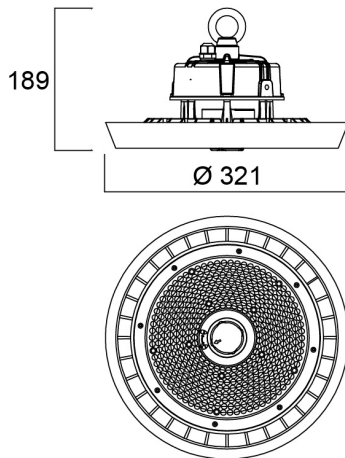

Granit IP65 DALI 19000lm 865 WB

Item No: 0039624

SYLVANIA

Integrated LED highbay; Black aluminium housing; 19100 Lm; 139 W; 137 Lm/W; 6500K; Drive current: 2400mA; CRI 80; 85° beam angle; DALI dimmable; IP65; IK08; Lifespan L80:B50 90,000 hrs; (D x H) 321 x 189 mm; 1.5 m mains cable; 1.5 m control cable; 1.2 m chain length including hooks.

Technical Assets

Dimensions (mm)

Photometrics

Distance [m]	Cone diameter [m]	Beam diameter [m]	Beam angle [°]	Illuminance [lx]
0.5	0.86	Ø171	40.7°	5376 11729
1.0	1.72	Ø342	40.7°	13434 2922
1.5	2.58	Ø513	40.7°	5971 1303
2.0	3.44	Ø684	40.7°	3395 733
2.5	4.30	Ø855	40.7°	2149 469
3.0	5.16	Ø1026	40.7°	1480 326

Distance [m] Cone diameter [m] Illuminance [lx]
C0 - C180 (Half beam angle: 81.4°)

Granit IP65 DALI 19000lm 865 WB

Item No: 0039624

SYLVANIA

General data

Product name	Granit IP65 DALI 19000lm 865 WB
Technology	LED
Housing	Aluminium
Mount	Suspended
Fixture rating	Enclosed
General application	Logistics & Industry
Operating temperature range (°C)	-30°C...+50°C
Performance ambient temperature Tq (°C)	25
ETIM Class	EC001716
E-number FI	4357021
Warranty	5 years

Packaging

Product EAN number	5410288396248
Packaging single length / height (cm)	38.0
Packaging single width (cm)	38.0
Packaging single depth (cm)	18.5
DUN14 (inner)	05410288396248
Units per outer package	1
Packaging outer length / height (cm)	38.0
Packaging outer width (cm)	38.0
Packaging outer depth (cm)	18.5