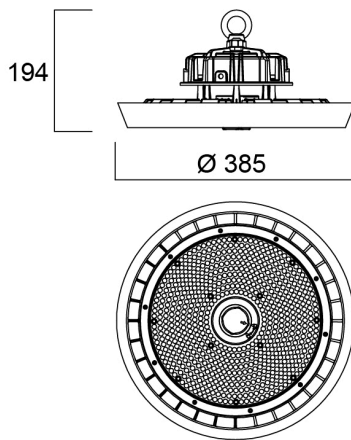

Granit IP65 DALI 26000lm 865 WB

Item No: 0039625

SYLVANIA

Integrated LED highbay; Black aluminium housing; 25500 Lm; 185 W; 137 Lm/W; 6500K; Drive current: 3200mA; CRI 80; 85° beam angle; DALI dimmable; IP65; IK08; Lifespan L80:B50 90,000 hrs; (D x H) 385 x 194 mm; 1.5 m mains cable; 1.5 m control cable; 1.2 m chain length including hooks.

Technical Assets

Dimensions (mm)

Photometrics

Distance [m]	Cone diameter [m]	Beam diameter [m]	Illuminance [lx]
0.5	0.85	Ø171 Ø171	7212 1666
1.0	1.69	Ø342 Ø342	1803 416
1.5	2.54	Ø513 Ø513	827 184
2.0	3.38	Ø684 Ø684	464 107
2.5	4.23	Ø855 Ø855	292 66
3.0	5.07	Ø1026 Ø1026	204 46

Distance [m] Cone diameter [m] Illuminance [lx]
 C0 - C180 (Half beam angle: 80.4°)

Granit IP65 DALI 26000lm 865 WB

Item No: 0039625

SYLVANIA

General data

Product name	Granit IP65 DALI 26000lm 865 WB
Technology	LED
Housing	Aluminium
Mount	Suspended
Fixture rating	Enclosed
General application	Logistics & Industry
Operating temperature range (°C)	-30°C...+50°C
Performance ambient temperature Tq (°C)	25
ETIM Class	EC001716
E-number FI	4357022
Warranty	5 years

Packaging

Product EAN number	5410288396255
Packaging single length / height (cm)	44.5
Packaging single width (cm)	44.5
Packaging single depth (cm)	19.5
DUN14 (inner)	05410288396255
Units per outer package	1
Packaging outer length / height (cm)	44.5
Packaging outer width (cm)	44.5
Packaging outer depth (cm)	19.5