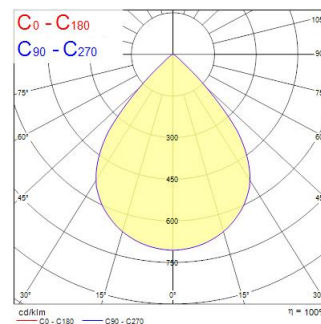

Technical Assets

Dimensions (mm)

Photometrics

Distance [m]	Cone diameter [m]	Beam diameter [m]	Illuminance [lx]
0.5	0.85	Ø171 Ø171	7212 1666
1.0	1.69	Ø342 Ø342	1803 416
1.5	2.54	Ø513 Ø513	827 184
2.0	3.38	Ø684 Ø684	464 107
2.5	4.23	Ø855 Ø855	292 66
3.0	5.07	Ø1026 Ø1026	204 46

Distance [m] Cone diameter [m] Illuminance [lx]
 C0 - C180 (Half beam angle: 80.4°)

Granit IP65 DALI 26000lm 865 WB

Item No: 0039625

SYLVANIA

General data

Product name	Granit IP65 DALI 26000lm 865 WB
Technology	LED
Housing	Aluminium
Mount	Suspended
Fixture rating	Enclosed
General application	Logistics & Industry
Operating temperature range (°C)	-30°C...+50°C
Performance ambient temperature Tq (°C)	25
ETIM Class	EC001716
E-number FI	4357022
Warranty	5 years

Optical data

Fixture luminous flux (lm)	25500
Luminaire efficacy (lm/W)	137
Correlated colour temperature (k)	6500
Light colour	Cool White
CRI (Ra)	80
Colour Variation Initial (SDCM)	SDCM3
Beam Angle (°)	85
Glare control	< 25
Photobiological Risk Group	RG1