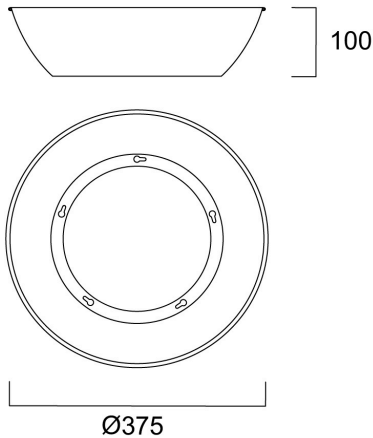

Alu Shade Alu Color for Small Sylvania Granit

Item No: 0039742

SYLVANIA

PROTM

CE UK
CA

Unpainted aluminium shade for Small Granit.

Technical Assets

Dimensions (mm)

Photometrics

General data

Product name	Alu Shade Alu Color for Small Sylvania Granit
Technology	Non - Electrical Device
Type of accessory	Reflector
General application	Logistics & Industry
ETIM Class	EC002557
E-number FI	4357114
Warranty	5 years

Physical data

Nominal Product Height (mm)	100
Nominal Product Diameter (mm)	375
Weight (kg)	0.281

Alu Shade Alu Color for Small Sylvania Granit

Item No: 0039742

SYLVANIA

Packaging

Product EAN number	5410288397429
Packaging single length / height (cm)	37.5
Packaging single width (cm)	37.5
Packaging single depth (cm)	10.0
DUN14 (inner)	15410288397426
Units per outer package	10
Packaging outer length / height (cm)	38.7
Packaging outer width (cm)	38.7
Packaging outer depth (cm)	30.0