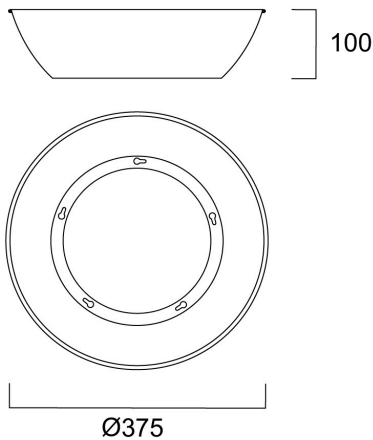

### Dimensions (mm)

### Physical data

Nominal Product Height (mm)	100
Nominal Product Diameter (mm)	375
Weight (kg)	0.281

## Packaging

Product EAN number	5410288397436
Packaging single length / height (cm)	37.7
Packaging single width (cm)	37.7
Packaging single depth (cm)	10.0
DUN14 (inner)	15410288397433
Units per outer package	10
Packaging outer length / height (cm)	38.7
Packaging outer width (cm)	38.7
Packaging outer depth (cm)	30.0