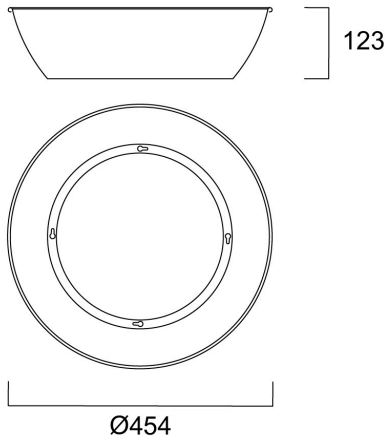

Alu Shade Black Color for Large Sylvania Granit

Item No: 0039747

SYLVANIA

PROTM

**CE UK
CA**

Black painted aluminium shade for Large Granit.

Technical Assets

Dimensions (mm)

Photometrics

General data

Product name	Alu Shade Black Color for Large Sylvania Granit
Technology	Non - Electrical Device
Type of accessory	Reflector
General application	Logistics & Industry
ETIM Class	EC002557
E-number FI	4357119
Warranty	5 years

Physical data

Nominal Product Height (mm)	123
Nominal Product Diameter (mm)	454
Weight (kg)	0.402

Alu Shade Black Color for Large Sylvania Granit

Item No: 0039747

SYLVANIA

Packaging

Product EAN number	5410288397474
Packaging single length / height (cm)	45.4
Packaging single width (cm)	45.4
Packaging single depth (cm)	12.3
DUN14 (inner)	15410288397471
Units per outer package	10
Packaging outer length / height (cm)	46.6
Packaging outer width (cm)	46.6
Packaging outer depth (cm)	38.0