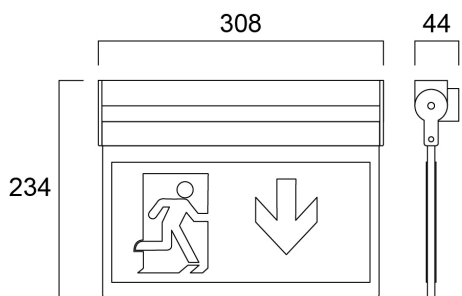

# SylSafe Exit EX C EM3 MT DA

Item No: 0041748

**SYLVANIA**

LiFeSafe™

SylSafe Exit EX C EM3 MT MS is a surface mounted emergency exit sign. Rotateable legend for wall / ceiling mounting applications. Comes with ISO7010 compliant legend pack. Arrows left, right, up, down and a blank sheet for single sided versions. EC legend pack is available as accessory. Viewing distance 26m. White housing colour. Maintained 3hr emergency operation with NiMH rechargeable battery. Recharge period 24 hours. Self testing with DALI monitoring capability. 2.2W, IK03, IP20. Power Factor 0.6. Class II electrical construction.

### Dimensions (mm)

## Physical data

Housing colour	White
IP rating	IP20
IK rating	IK03
Nominal Product Length (mm)	308
Nominal Product Width (mm)	18
Nominal Product Height (mm)	234
Weight (kg)	0.866

## Packaging

Product EAN number	5410288417486
Packaging single length / height (cm)	31.0
Packaging single width (cm)	22.6
Packaging single depth (cm)	4.4
DUN14 (inner)	05410288417486
Units per outer package	1
Packaging outer length / height (cm)	31.0
Packaging outer width (cm)	22.6
Packaging outer depth (cm)	4.4