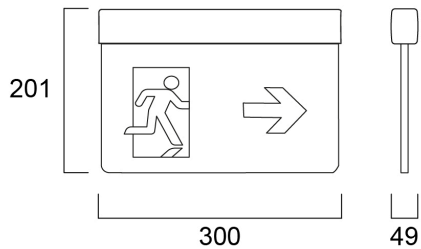

Technical Assets

Dimensions (mm)