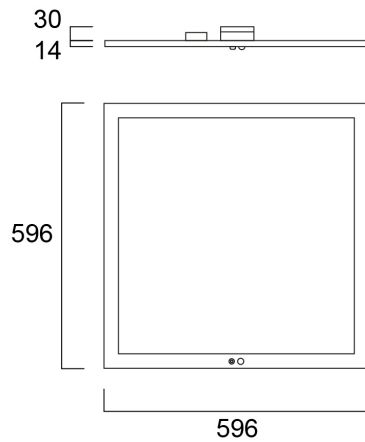

START Panel Flat UGR19 600x600 830 SSH

Item No: 0047039

SYLVANIA

Edge lit LED flat panel. SYLSMART Connected Building - Fully wireless, adaptive, dynamic smart system. 32 W, Warm White, 3000 K, 3325 lumens, 104 lm/W, 50000 hours lifetime (L70), PMMA opal diffuser, aluminium frame, steel body, electronic driver. (HxWxD) 50 x 596 x 596 mm

Technical Assets

Dimensions (mm)

Photometrics

Distance [m]	Cone diameter [m]	Beam diameter [m]	Illuminance [lx]
0.5	1.11	0.071	5329
1.0	2.23	0.142	1327
1.5	3.34	0.213	590
2.0	4.46	0.284	332
2.5	5.57	0.355	212
3.0	6.69	0.426	147

START Panel Flat UGR19 600x600 830 SSH

Item No: 0047039

SYLVANIA

Physical data

Housing colour	White
IP rating	IP40/20
IK rating	IK06
Diffuser finish	Prismatic
Diffuser material	PMMA Acrylic
Nominal Product Length (mm)	596
Nominal Product Width (mm)	596
Nominal Product Height (mm)	50
Weight (kg)	4.4
Recessed Depth (mm)	50

Packaging

Product EAN number	5410288470399
Packaging single length / height (cm)	70.0
Packaging single width (cm)	65.0
Packaging single depth (cm)	50.0
DUN14 (inner)	05410288470399
Units per outer package	1
Packaging outer length / height (cm)	70.0
Packaging outer width (cm)	65.0
Packaging outer depth (cm)	50.0