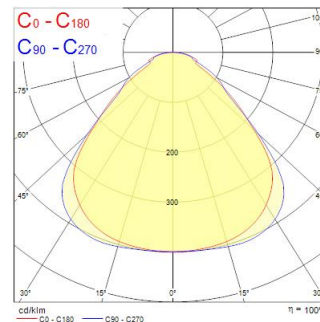

Technical Assets

Dimensions (mm)

Photometrics

Distance [m]	Cone diameter [m]	Beam diameter [m]	Illuminance [lx]
0.5	1.11	0.071	5329
1.0	2.23	0.142	1327
1.5	3.34	0.213	590
2.0	4.46	0.284	332
2.5	5.57	0.355	212
3.0	6.69	0.426	147

Distance [m] Cone diameter [m] Illuminance [lx]
C0 - C180 (Half beam angle: 96.2°)

START Panel Flat UGR19 600x600 830 SSH

Item No: 0047039

SYLVANIA

General data

Product name	START Panel Flat UGR19 600x600 830 SSH
Technology	LED
Housing	Steel
Mount	Ceiling recessed mounting, Ceiling surface mounting, Suspended
Environment	Interior
General application	Education, Office
Operating temperature range (°C)	-20°C...+0°C
Performance ambient temperature Tq (°C)	25
ETIM Class	EC002892
Warranty	5 years

Optical data

Fixture luminous flux (lm)	3325
Luminaire efficacy (lm/W)	103.9
LOR (%)	100
Correlated colour temperature (k)	3000
Light colour	Warm White
CRI (Ra)	80
Colour Variation Initial (SDCM)	SDCM3
Beam Angle (°)	90
Glare control	< 19
Photobiological Risk Group	RG0

START Panel Flat UGR19 600x600 830 SSH

Item No: 0047039

SYLVANIA

Physical data

Housing colour	White
IP rating	IP40/20
IK rating	IK06
Diffuser finish	Prismatic
Diffuser material	PMMA Acrylic
Nominal Product Length (mm)	596
Nominal Product Width (mm)	596
Nominal Product Height (mm)	50
Weight (kg)	4.4
Recessed Depth (mm)	50