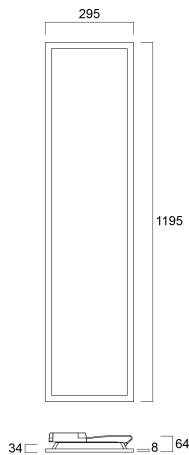

# START eco Panel 1200x300 3200Lm 830 LILO

Item No: 0047071

**SYLVANIA**

Back lit LED panel, Low Flicker, 36 W, Warm White, 3000 K, 3200 lumens, 89 lm/W, Average lifespan: 100.000Hrs, electronic non dimmable driver. (HxWxD) 34 x 1195 x 295 mm. Loop in loop out box allows for quick installation.

### Dimensions (mm)

### Photometrics

Distance [m]	Core diameter [m]	Beam diameter [m]	Beam diameter [ft]	Beam diameter [in]	Illuminance [lx]
0.5	1.56	1.51	57.3"	59.4"	438
			57.3"	59.4"	328
1.0	3.12	3.01	57.3"	59.4"	109
			57.3"	59.4"	81
1.5	4.67	4.52	57.3"	59.4"	49
			57.3"	59.4"	36
2.0	6.23	6.02	57.3"	59.4"	27
			57.3"	59.4"	20
2.5	7.78	7.53	57.3"	59.4"	17
			57.3"	59.4"	13
3.0	9.33	9.03	57.3"	59.4"	12
			57.3"	59.4"	9

## Packaging

Product EAN number	5410288470719
Packaging single length / height (cm)	120.1
Packaging single width (cm)	3.8
Packaging single depth (cm)	32.2
DUN14 (inner)	05410288470719
Units per outer package	1
Packaging outer length / height (cm)	120.1
Packaging outer width (cm)	3.8
Packaging outer depth (cm)	32.2