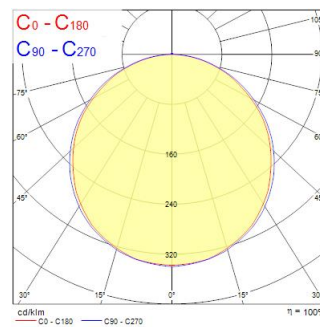

### Dimensions (mm)

### Photometrics

Distance [m]	Core diameter [m]	Beam diameter [m]	Beam diameter [ft]	Beam diameter [in]	Illuminance [lx]
0.5	1.56	1.51	57.3"	59.4"	438
			57.3"	59.4"	328
1.0	3.12	3.01	57.3"	59.4"	109
			57.3"	59.4"	81
1.5	4.67	4.52	57.3"	59.4"	49
			57.3"	59.4"	36
2.0	6.23	6.02	57.3"	59.4"	27
			57.3"	59.4"	20
2.5	7.78	7.53	57.3"	59.4"	17
			57.3"	59.4"	13
3.0	9.33	9.03	57.3"	59.4"	12
			57.3"	59.4"	9

Distance [m] Core diameter [m] Illuminance [lx]  
 — C0 - C180 (Half beam angle: 112.87°)  
 — C90 - C270 (Half beam angle: 114.87°)