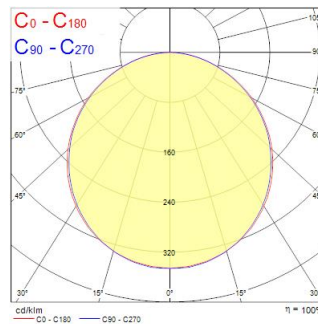

START Panel Flat 600x600 HE 4300Lm 830

Item No: 0047214

SYLVANIA

Edge lit LED flat panel. Low Flicker, 35 W, Warm White, 3000 K, 4300 lumens, high efficacy, 123 lm/W, Average lifespan: 120.000Hrs, PMMA opal diffuser, aluminium frame, steel body, electronic non dimmable driver. (HxWxD) 9.5 x 595 x 595 mm

Technical Assets

Dimensions (mm)

Photometrics

Distance [m]	Cone diameter [m]	Illuminance [lx]
0.5	1.48 1.52	8717 8211 8211
1.0	2.97 3.03	1423 1351 1351
1.5	4.45 4.55	635 598 598
2.0	5.93 6.07	367 341 341
2.5	7.41 7.58	226 212 212
3.0	8.90 9.10	159 144 144

Distance [m] Cone diameter [m] Illuminance [lx]
 — C0 - C180 (Half beam angle: 112.2°)
 — C90 - C270 (Half beam angle: 112.2°)

START Panel Flat 600x600 HE 4300Lm 830

Item No: 0047214

SYLVANIA

General data

Optical data

Fixture luminous flux (lm)	4,150
Luminaire efficacy (lm/W)	119
Correlated colour temperature (k)	3000
Light colour	Warm White
CRI (Ra)	80
Colour Variation Initial (SDCM)	SDCM5
Beam Angle (°)	120
Distribution type	Symmetric
Photobiological Risk Group	RG0