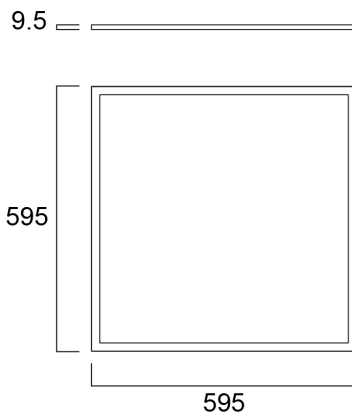

START Panel Flat 600x600 HE 4300Lm 830

Item No: 0047214

SYLVANIA

Edge lit LED flat panel. Low Flicker, 35 W, Warm White, 3000 K, 4300 lumens, high efficacy, 123 lm/W, Average lifespan: 120.000Hrs, PMMA opal diffuser, aluminium frame, steel body, electronic non dimmable driver. (HxWxD) 9.5 x 595 x 595 mm

Technical Assets

Dimensions (mm)

Photometrics

Distance [m]	Cone diameter [m]	Illuminance [lx]
0.5	1.48 1.52	8717 8211 8211
1.0	2.97 3.03	1423 1351 1351
1.5	4.45 4.55	635 598 598
2.0	5.93 6.07	367 341 341
2.5	7.41 7.58	226 212 212
3.0	8.90 9.10	159 144 144

Distance [m] Cone diameter [m] Illuminance [lx]
 — C0 - C180 (Half beam angle: 112.2°)
 — C90 - C270 (Half beam angle: 112.2°)

START Panel Flat 600x600 HE 4300Lm 830

Item No: 0047214

SYLVANIA

General data

Lifetime data

Lifespan L70 B50	120000
------------------	--------

Physical data

Housing colour	RAL 9003 - Signal white
IP rating	IP40/20
IK rating	IK03
Nominal Product Length (mm)	595
Nominal Product Width (mm)	595
Nominal Product Height (mm)	9.5
Weight (kg)	2.511
Recessed Depth (mm)	38