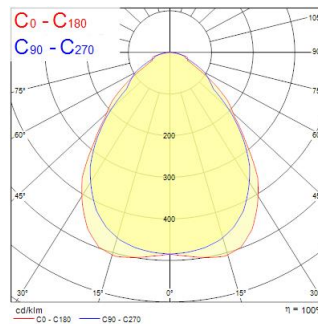

Technical Assets

Dimensions (mm)

Photometrics

0.5	0.52 0.51	E171 E1C90 42.9° E1C00 42.4°	7370 1551 1552
1.0	1.83 1.83	E171 E1C90 42.9° E1C00 42.4°	1969 396 415
1.5	2.75 2.74	E171 E1C90 42.9° E1C00 42.4°	873 175 185
2.0	3.67 3.65	E171 E1C90 42.9° E1C00 42.4°	492 98 104
2.5	4.58 4.57	E171 E1C90 42.9° E1C00 42.4°	315 63 66
3.0	5.50 5.48	E171 E1C90 42.9° E1C00 42.4°	219 44 48

Distance [m] Cone diameter [m] Illuminance [lx]

— C0 - C180 (Half beam angle: 84.9°)
— C90 - C270 (Half beam angle: 65.0°)

START Panel Flat UGR19 600x600 4000Lm 840

Item No: 0047229

SYLVANIA

General data

Product name	START Panel Flat UGR19 600x600 4000Lm 840
Technology	LED
Housing	Aluminium
Mount	Ceiling recessed mounting, Ceiling surface mounting, Suspended
Environment	Interior
General application	Education, Office
Operating temperature range (°C)	-20°C...+40°C
Performance ambient temperature Tq (°C)	25
ETIM Class	EC002892
E-number FI	4276950
Warranty	5 years

Optical data

Fixture luminous flux (lm)	4,050
Luminaire efficacy (lm/W)	101
Correlated colour temperature (k)	4000
Light colour	Neutral White
CRI (Ra)	80
Colour Variation Initial (SDCM)	SDCM5
Beam Angle (°)	90
Distribution type	Symmetric
Glare control	< 19
Photobiological Risk Group	RG0

Lifetime data

Lifespan L70 B50	120000
------------------	--------

Physical data

Housing colour	RAL 9003 - Signal white
IP rating	IP40/20
IK rating	IK03
Diffuser finish	Prismatic
Nominal Product Length (mm)	595
Nominal Product Width (mm)	595
Nominal Product Height (mm)	9.5
Weight (kg)	2.653
Recessed Depth (mm)	38