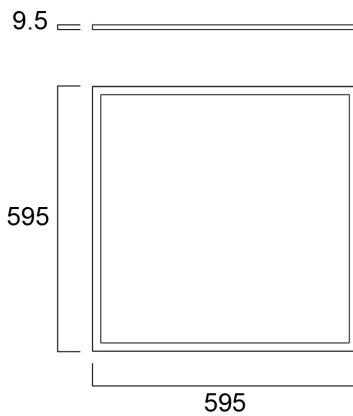

START Panel Flat UGR19 600x600 4000Lm 840

Item No: 0047229

SYLVANIA

Edge lit LED flat panel with low glare (UGR<19). Low Flicker, 40 W, Neutral White, 4000 K, 4000 lumens, 100 lm/W, Average lifespan: 120.000Hrs, prismatic diffuser, aluminium frame, steel body, electronic non dimmable driver. (HxWxD) 9.5 x 595 x 595 mm

Technical Assets

Dimensions (mm)

Photometrics

0.5	0.52 0.51	E171 E1C90 42.9° E1C00 42.4°	7370 1551 1552
1.0	1.83 1.83	E171 E1C90 42.9° E1C00 42.4°	1969 396 415
1.5	2.75 2.74	E171 E1C90 42.9° E1C00 42.4°	873 175 185
2.0	3.67 3.65	E171 E1C90 42.9° E1C00 42.4°	492 98 104
2.5	4.58 4.57	E171 E1C90 42.9° E1C00 42.4°	315 63 66
3.0	5.50 5.48	E171 E1C90 42.9° E1C00 42.4°	219 44 48

Distance [m] Cone diameter [m] Illuminance [lx]

— C0 - C180 (Half beam angle: 84.9°)
— C90 - C270 (Half beam angle: 65.0°)

START Panel Flat UGR19 600x600 4000Lm 840

Item No: 0047229

SYLVANIA

General data

Product name	START Panel Flat UGR19 600x600 4000Lm 840
Technology	LED
Housing	Aluminium
Mount	Ceiling recessed mounting, Ceiling surface mounting, Suspended
Environment	Interior
General application	Education, Office
Operating temperature range (°C)	-20°C...+40°C
Performance ambient temperature Tq (°C)	25
ETIM Class	EC002892
E-number FI	4276950
Warranty	5 years

Lifetime data

Lifespan L70 B50	120000
------------------	--------

Physical data

Housing colour	RAL 9003 - Signal white
IP rating	IP40/20
IK rating	IK03
Diffuser finish	Prismatic
Nominal Product Length (mm)	595
Nominal Product Width (mm)	595
Nominal Product Height (mm)	9.5
Weight (kg)	2.653
Recessed Depth (mm)	38