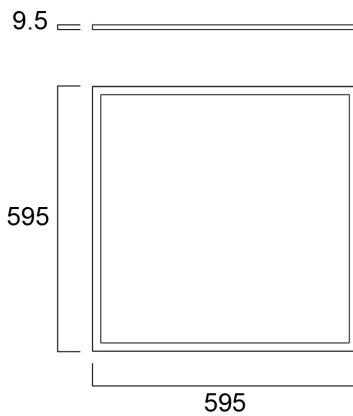

START Panel Flat UGR19 600x600 4800Lm 830

Item No: 0047230

SYLVANIA

Edge lit LED flat panel with low glare (UGR<19). Low Flicker, 48 W, Warm White, 3000 K, 4800 lumens, 100 lm/W, Average lifespan: 120.000Hrs, prismatic diffuser, aluminium frame, steel body, electronic non dimmable driver. (HxWxD) 9.5 x 595 x 595 mm

Technical Assets

Dimensions (mm)

Photometrics

0.5	0.90 0.89	E(0°) E(C90) 42.1° E(C0) 41.9°	892 1021 990
1.0	1.81 1.79	E(0°) E(C90) 42.1° E(C0) 41.9°	228 488 487
1.5	2.71 2.68	E(0°) E(C90) 42.1° E(C0) 41.9°	95 202 201
2.0	3.61 3.58	E(0°) E(C90) 42.1° E(C0) 41.9°	65 174 174
2.5	4.52 4.44	E(0°) E(C90) 42.1° E(C0) 41.9°	35 80 80
3.0	5.42 5.33	E(0°) E(C90) 42.1° E(C0) 41.9°	24 61 61

Distance [m] Cone diameter [m] Illuminance [lx]

— C0 - C180 (Half beam angle: 82.2°)
— C90 - C270 (Half beam angle: 64.2°)

START Panel Flat UGR19 600x600 4800Lm 830

Item No: 0047230

SYLVANIA

General data

Product name	START Panel Flat UGR19 600x600 4800Lm 830
Technology	LED
Housing	Aluminium
Mount	Ceiling recessed mounting, Ceiling surface mounting, Suspended
Environment	Interior
General application	Education, Office
Operating temperature range (°C)	-20°C...+40°C
Performance ambient temperature Tq (°C)	25
ETIM Class	EC002892
E-number FI	4276951
Warranty	5 years

Lifetime data

Lifespan L70 B50	120000
------------------	--------

Physical data

Housing colour	RAL 9003 - Signal white
IP rating	IP40/20
IK rating	IK03
Diffuser finish	Prismatic
Nominal Product Length (mm)	595
Nominal Product Width (mm)	595
Nominal Product Height (mm)	9.5
Weight (kg)	2.713
Recessed Depth (mm)	45