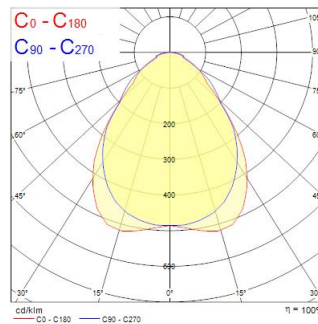

Technical Assets

Dimensions (mm)

Photometrics

0.5	0.90 0.89	E(0°) E(C90) 42.1° E(C0) 41.9°	892 1021 990
1.0	1.81 1.79	E(0°) E(C90) 42.1° E(C0) 41.9°	228 488 487
1.5	2.71 2.68	E(0°) E(C90) 42.1° E(C0) 41.9°	95 202 201
2.0	3.61 3.58	E(0°) E(C90) 42.1° E(C0) 41.9°	65 174 174
2.5	4.52 4.44	E(0°) E(C90) 42.1° E(C0) 41.9°	35 80 80
3.0	5.42 5.33	E(0°) E(C90) 42.1° E(C0) 41.9°	24 61 61

Distance [m] Cone diameter [m] Illuminance [lx]

— C0 - C180 (Half beam angle: 82.2°)
— C90 - C270 (Half beam angle: 64.2°)

START Panel Flat UGR19 600x600 4800Lm 830

Item No: 0047230

SYLVANIA

General data

Product name	START Panel Flat UGR19 600x600 4800Lm 830
Technology	LED
Housing	Aluminium
Mount	Ceiling recessed mounting, Ceiling surface mounting, Suspended
Environment	Interior
General application	Education, Office
Operating temperature range (°C)	-20°C...+40°C
Performance ambient temperature Tq (°C)	25
ETIM Class	EC002892
E-number FI	4276951
Warranty	5 years

Optical data

Fixture luminous flux (lm)	4,550
Luminaire efficacy (lm/W)	95
Correlated colour temperature (k)	3000
Light colour	Warm White
CRI (Ra)	80
Colour Variation Initial (SDCM)	SDCM5
Beam Angle (°)	90
Distribution type	Symmetric
Glare control	< 19
Photobiological Risk Group	RG0

Lifetime data

Lifespan L70 B50	120000
------------------	--------

Physical data

Housing colour	RAL 9003 - Signal white
IP rating	IP40/20
IK rating	IK03
Diffuser finish	Prismatic
Nominal Product Length (mm)	595
Nominal Product Width (mm)	595
Nominal Product Height (mm)	9.5
Weight (kg)	2.713
Recessed Depth (mm)	45