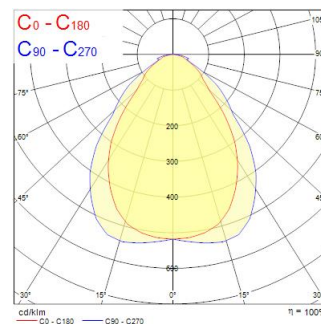

START Panel Flat UGR19 1200x300 3500Lm 840

Item No: 0047233

SYLVANIA

Edge lit LED flat panel with low glare (UGR<19). Low Flicker, 35 W, Neutral White, 4000 K, 3500 lumens, 100 lm/W, Average lifespan: 120.000Hrs, prismatic diffuser, aluminium frame, steel body, electronic non dimmable driver. (HxWxD) 10.8 x 1195 x 295 mm

Technical Assets

Dimensions (mm)

Photometrics

Distance [m]	Cone diameter [m]	Beam diameter [m]	Beam angle [°]	Beam angle [°]	Beam angle [°]	Illuminance [lx]
0.5	0.94 0.78		43.2°	37.9°	37.9°	737 1496 1503
1.0	1.88 1.56		43.2°	37.9°	37.9°	1834 374 481
1.5	2.82 2.34		43.2°	37.9°	37.9°	815 198 251
2.0	3.76 3.11		43.2°	37.9°	37.9°	489 98 123
2.5	4.70 3.89		43.2°	37.9°	37.9°	290 68 87
3.0	5.63 4.67		43.2°	37.9°	37.9°	204 44 58

Distance [m] Cone diameter [m] Illuminance [lx]
 — C0 - C180 (Half beam angle: 75.9°)
 — C90 - C270 (Half beam angle: 66.4°)

START Panel Flat UGR19 1200x300 3500Lm 840

Item No: 0047233

SYLVANIA

General data

Optical data

Fixture luminous flux (lm)	3,550
Luminaire efficacy (lm/W)	101
Correlated colour temperature (k)	4000
Light colour	Neutral White
CRI (Ra)	80
Colour Variation Initial (SDCM)	SDCM5
Beam Angle (°)	90
Distribution type	Symmetric
Glare control	< 19
Photobiological Risk Group	RG0