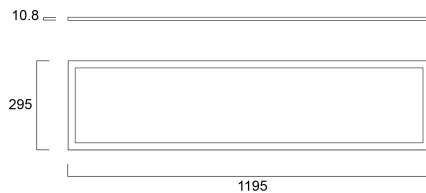

START Panel Flat UGR19 1200x300 3500Lm 840

Item No: 0047233

SYLVANIA

Edge lit LED flat panel with low glare (UGR<19). Low Flicker, 35 W, Neutral White, 4000 K, 3500 lumens, 100 lm/W, Average lifespan: 120.000Hrs, prismatic diffuser, aluminium frame, steel body, electronic non dimmable driver. (HxWxD) 10.8 x 1195 x 295 mm

Technical Assets

Dimensions (mm)

Photometrics

Distance [m]	Cone diameter [m]	Beam diameter [m]	Beam angle [°]	Beam angle [°]	Beam angle [°]	Illuminance [lx]
0.5	0.94 0.78		43.2°	37.9°	37.9°	737 1496 1503
1.0	1.88 1.56		43.2°	37.9°	37.9°	1834 374 481
1.5	2.82 2.34		43.2°	37.9°	37.9°	815 198 251
2.0	3.76 3.11		43.2°	37.9°	37.9°	489 98 123
2.5	4.70 3.89		43.2°	37.9°	37.9°	290 68 87
3.0	5.63 4.67		43.2°	37.9°	37.9°	204 44 58

Lifetime data

Lifespan L70 B50	120000
------------------	--------

Physical data

Housing colour	RAL 9003 - Signal white
IP rating	IP40/20
IK rating	IK03
Diffuser finish	Prismatic
Nominal Product Length (mm)	1195
Nominal Product Width (mm)	295
Nominal Product Height (mm)	10.8
Weight (kg)	2.801
Recessed Depth (mm)	39