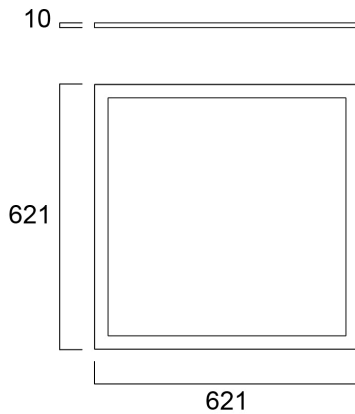

START Panel Flat 625x625 HE 4300Lm 840

Item No: 0047241

SYLVANIA

Edge lit LED flat panel. Low Flicker, 35 W, Neutral White, 4000 K, 4300 lumens, high efficacy, 123 lm/W, Average lifespan: 120.000Hrs, PMMA opal diffuser, aluminium frame, steel body, electronic non dimmable driver. (HxWxD) 10 x 621 x 621 mm

Technical Assets

Dimensions (mm)

Photometrics

Distance [m]	Cone diameter [m]	Illuminance [lx]
0.5	1.55 1.42	890 1077 1200
1.0	3.10 2.85	445 539 600
1.5	4.65 4.27	297 353 399
2.0	6.21 5.69	221 269 300
2.5	7.76 7.11	176 212 240
3.0	9.31 8.54	146 175 199

Lifetime data

Lifespan L70 B50	120000
------------------	--------

Physical data

Housing colour	RAL 9003 - Signal white
IP rating	IP40/20
IK rating	IK03
Nominal Product Length (mm)	621
Nominal Product Width (mm)	621
Nominal Product Height (mm)	10
Weight (kg)	2.636
Recessed Depth (mm)	38

START Panel Flat 625x625 HE 4300Lm 840

Item No: 0047241

Packaging

Product EAN number	5410288472416
Packaging single length / height (cm)	65.5
Packaging single width (cm)	4.4
Packaging single depth (cm)	70.0
DUN14 (inner)	15410288472413
Units per outer package	2
Packaging outer length / height (cm)	67.5
Packaging outer width (cm)	10.8
Packaging outer depth (cm)	72.0