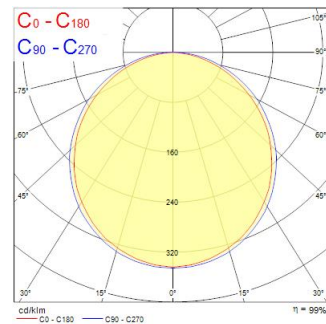

START Panel Flat 625x625 HE 4300Lm 840

Item No: 0047241

SYLVANIA

Edge lit LED flat panel. Low Flicker, 35 W, Neutral White, 4000 K, 4300 lumens, high efficacy, 123 lm/W, Average lifespan: 120.000Hrs, PMMA opal diffuser, aluminium frame, steel body, electronic non dimmable driver. (HxWxD) 10 x 621 x 621 mm

Technical Assets

Dimensions (mm)

Photometrics

Distance [m]	Cone diameter [m]	Illuminance [lx]
0.5	1.55 1.42	890 1077 1200
1.0	3.10 2.85	445 539 600
1.5	4.65 4.27	297 353 399
2.0	6.21 5.69	221 269 300
2.5	7.76 7.11	176 212 240
3.0	9.31 8.54	146 175 199

Optical data

Fixture luminous flux (lm)	4,350
Luminaire efficacy (lm/W)	124
Correlated colour temperature (k)	4000
Light colour	Neutral White
CRI (Ra)	80
Colour Variation Initial (SDCM)	SDCM5
Beam Angle (°)	120
Distribution type	Symmetric
Photobiological Risk Group	RG0

Lifetime data

Lifespan L70 B50	120000
------------------	--------

Physical data

Housing colour	RAL 9003 - Signal white
IP rating	IP40/20
IK rating	IK03
Nominal Product Length (mm)	621
Nominal Product Width (mm)	621
Nominal Product Height (mm)	10
Weight (kg)	2.636
Recessed Depth (mm)	38