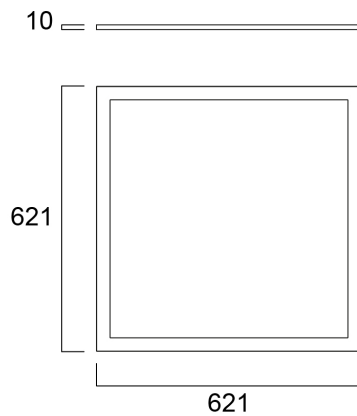

START Panel Flat 625x625 HE DALI 4300Lm 830

Item No: 0047242

SYLVANIA

Edge lit LED flat panel. Low Flicker, 35 W, Warm White, 3000 K, 4300 lumens, high efficacy, 123 lm/W, Average lifespan: 120.000Hrs, PMMA opal diffuser, aluminium frame, steel body, push-dim DALI driver of TRIDONIC (LCA 45W 500–1400mA one4all SR PRE 28000672). (HxWxD) 10 x 621 x 621 mm

Technical Assets

Dimensions (mm)

Photometrics

Distance [m]	Cone diameter [m]	Beam angle [°]	Beam diameter [m]	Beam area [m²]	Illuminance [lx]
0.5	1.48 1.52	50° 50°	1.48 1.52	0.86 0.92	4900 4600
1.0	2.95 3.04	50° 50°	2.95 3.04	3.44 3.63	1244 1268
1.5	4.43 4.57	50° 50°	4.43 4.57	6.38 6.68	638 688
2.0	5.91 6.06	50° 50°	5.91 6.06	9.54 9.92	354 323
2.5	7.38 7.61	50° 50°	7.38 7.61	13.36 13.81	226 202
3.0	8.86 9.13	50° 50°	8.86 9.13	17.42 18.23	157 144

Lifetime data

Lifespan L70 B50	120000
------------------	--------

START Panel Flat 625x625 HE DALI 4300Lm 830

Item No: 0047242

SYLVANIA

Physical data

Housing colour	RAL 9003 - Signal white
IP rating	IP40/20
IK rating	IK03
Nominal Product Length (mm)	621
Nominal Product Width (mm)	621
Nominal Product Height (mm)	10
Weight (kg)	2.636
Recessed Depth (mm)	38

Packaging

Product EAN number	5410288472423
Packaging single length / height (cm)	65.5
Packaging single width (cm)	4.4
Packaging single depth (cm)	70.0
DUN14 (inner)	15410288472420
Units per outer package	2
Packaging outer length / height (cm)	67.5
Packaging outer width (cm)	10.8
Packaging outer depth (cm)	72.0