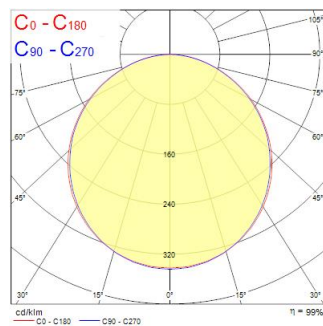

START Panel Flat 625x625 HE DALI 4300Lm 830

Item No: 0047242

SYLVANIA

Edge lit LED flat panel. Low Flicker, 35 W, Warm White, 3000 K, 4300 lumens, high efficacy, 123 lm/W, Average lifespan: 120.000Hrs, PMMA opal diffuser, aluminium frame, steel body, push-dim DALI driver of TRIDONIC (LCA 45W 500–1400mA one4all SR PRE 28000672). (HxWxD) 10 x 621 x 621 mm

Technical Assets

Dimensions (mm)

Photometrics

Distance [m]	Cone diameter [m]	Beam angle [°]	Beam diameter [m]	Beam area [m²]	Illuminance [lx]
0.5	1.48 1.52	50° 50°	1.48 1.52	0.86 0.92	4900 4600
1.0	2.95 3.04	50° 50°	2.95 3.04	3.44 3.63	1244 1268
1.5	4.43 4.57	50° 50°	4.43 4.57	6.38 6.68	638 688
2.0	5.91 6.06	50° 50°	5.91 6.06	9.54 9.92	354 323
2.5	7.38 7.61	50° 50°	7.38 7.61	13.36 13.81	226 202
3.0	8.86 9.13	50° 50°	8.86 9.13	17.42 18.23	157 144

Optical data

Fixture luminous flux (lm)	4,150
Luminaire efficacy (lm/W)	119
Correlated colour temperature (k)	3000
Light colour	Warm White
CRI (Ra)	80
Colour Variation Initial (SDCM)	SDCM5
Beam Angle (°)	120
Distribution type	Symmetric
Photobiological Risk Group	RG0

Lifetime data

Lifespan L70 B50	120000
------------------	--------

START Panel Flat 625x625 HE DALI 4300Lm 830

Item No: 0047242

SYLVANIA

Physical data

Housing colour	RAL 9003 - Signal white
IP rating	IP40/20
IK rating	IK03
Nominal Product Length (mm)	621
Nominal Product Width (mm)	621
Nominal Product Height (mm)	10
Weight (kg)	2.636
Recessed Depth (mm)	38