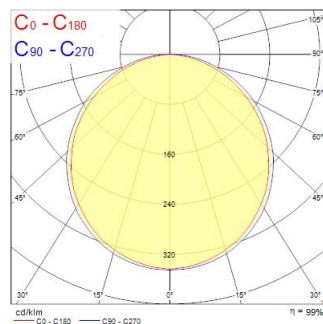

START Panel Flat 625x625 HE DALI 4300Lm 840

Item No: 0047243

Edge lit LED flat panel. Low Flicker, 35 W, Neutral White, 4000 K, 4300 lumens, high efficacy, 123 lm/W, Average lifespan: 120.000Hrs, PMMA opal diffuser, aluminium frame, steel body, push-dim DALI driver of TRIDONIC (LCA 45W 500–1400mA one4all SR PRE 28000672). (HxWxD) 10 x 621 x 621 mm

Technical Assets

Dimensions (mm)

Photometrics

Distance [m]	Cone diameter [m]	Beam angle [°]	Beam diameter [m]	Beam diameter [in]	Illuminance [lx]
0.5	1.55 1.42	100° 90°	1.55 1.42	61.0" 56.3"	688 877
1.0	3.10 2.85	100° 90°	3.10 2.85	122.0" 112.6"	172 219
1.5	4.65 4.27	100° 90°	4.65 4.27	183.0" 168.9"	75 95
2.0	6.21 5.80	100° 90°	6.21 5.80	244.0" 228.3"	35 44
2.5	7.76 7.11	100° 90°	7.76 7.11	305.0" 281.1"	18 23
3.0	9.31 8.54	100° 90°	9.31 8.54	366.0" 336.6"	10 13

Optical data

Fixture luminous flux (lm)	4,350
Luminaire efficacy (lm/W)	124
Correlated colour temperature (k)	4000
Light colour	Neutral White
CRI (Ra)	80
Colour Variation Initial (SDCM)	SDCM5
Beam Angle (°)	120
Distribution type	Symmetric
Photobiological Risk Group	RG0

Lifetime data

Lifespan L70 B50	120000
------------------	--------

Physical data

Housing colour	RAL 9003 - Signal white
IP rating	IP40/20
IK rating	IK03
Nominal Product Length (mm)	621
Nominal Product Width (mm)	621
Nominal Product Height (mm)	10
Weight (kg)	2.636
Recessed Depth (mm)	38