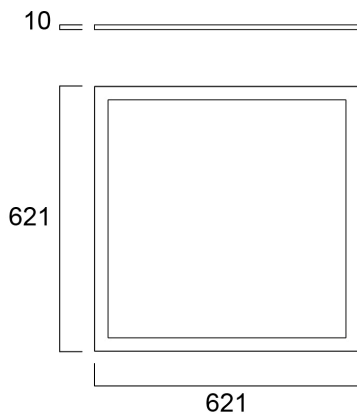

START Panel Flat 625x625 HE DALI 4300Lm 840

Item No: 0047243

Edge lit LED flat panel. Low Flicker, 35 W, Neutral White, 4000 K, 4300 lumens, high efficacy, 123 lm/W, Average lifespan: 120.000Hrs, PMMA opal diffuser, aluminium frame, steel body, push-dim DALI driver of TRIDONIC (LCA 45W 500–1400mA one4all SR PRE 28000672). (HxWxD) 10 x 621 x 621 mm

Technical Assets

Dimensions (mm)

Photometrics

Distance [m]	Cone diameter [m]	Beam angle [°]	Beam diameter [m]	Beam diameter [in]	Illuminance [lx]
0.5	1.55 1.42	100° 90°	1.55 1.42	61.0" 56.3"	688 877
1.0	3.10 2.85	100° 90°	3.10 2.85	122.0" 112.6"	172 219
1.5	4.65 4.27	100° 90°	4.65 4.27	183.0" 168.9"	75 95
2.0	6.21 5.80	100° 90°	6.21 5.80	244.0" 228.3"	35 44
2.5	7.76 7.11	100° 90°	7.76 7.11	305.0" 281.1"	18 23
3.0	9.31 8.54	100° 90°	9.31 8.54	366.0" 336.6"	10 13

Lifetime data

Lifespan L70 B50	120000
------------------	--------

Physical data

Housing colour	RAL 9003 - Signal white
IP rating	IP40/20
IK rating	IK03
Nominal Product Length (mm)	621
Nominal Product Width (mm)	621
Nominal Product Height (mm)	10
Weight (kg)	2.636
Recessed Depth (mm)	38

START Panel Flat 625x625 HE DALI 4300Lm 840

Item No: 0047243

SYLVANIA

Packaging

Product EAN number	5410288472430
Packaging single length / height (cm)	65.5
Packaging single width (cm)	4.4
Packaging single depth (cm)	70.0
DUN14 (inner)	15410288472437
Units per outer package	2
Packaging outer length / height (cm)	67.5
Packaging outer width (cm)	10.8
Packaging outer depth (cm)	72.0