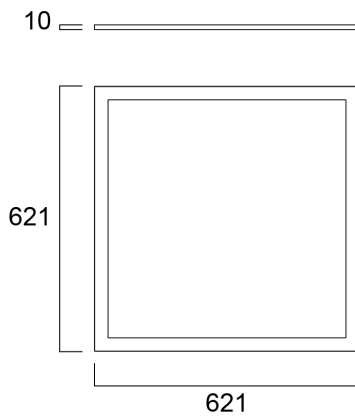

START Panel Flat UGR19 625x625 4000Lm 840

Item No: 0047245

SYLVANIA

Edge lit LED flat panel with low glare (UGR<19). Low Flicker, 40 W, Neutral White, 4000 K, 4000 lumens, 100 lm/W, Average lifespan: 120.000Hrs, prismatic diffuser, aluminium frame, steel body, electronic non dimmable driver. (HxWxD) 10 x 621 x 621 mm

Technical Assets

Dimensions (mm)

Photometrics

0.5	0.52 0.91	7773 1589 1530
1.0	1.83 1.83	1948 390 470
1.5	2.75 2.74	884 173 152
2.0	3.67 3.65	486 97 86
2.5	4.58 4.57	311 62 56
3.0	5.50 5.48	216 43 48

Distance [m] Cone diameter [m] Illuminance [lx]

Lifetime data

Lifespan L70 B50	120000
------------------	--------

Physical data

Housing colour	RAL 9003 - Signal white
IP rating	IP40/20
IK rating	IK03
Diffuser finish	Prismatic
Nominal Product Length (mm)	621
Nominal Product Width (mm)	621
Nominal Product Height (mm)	10
Weight (kg)	2.778
Recessed Depth (mm)	38

START Panel Flat UGR19 625x625 4000Lm 840

Item No: 0047245

Packaging

Product EAN number	5410288472454
Packaging single length / height (cm)	65.5
Packaging single width (cm)	4.4
Packaging single depth (cm)	70.0
DUN14 (inner)	15410288472451
Units per outer package	2
Packaging outer length / height (cm)	67.5
Packaging outer width (cm)	10.8
Packaging outer depth (cm)	72.0