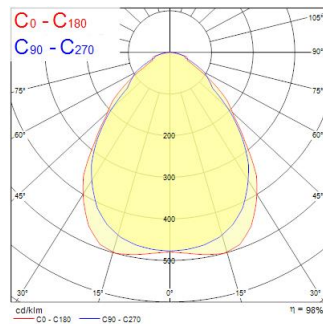

Photometrics

0.5	0.52 0.91	7773 1589 1530
1.0	1.83 1.83	1948 390 470
1.5	2.75 2.74	884 173 152
2.0	3.67 3.65	486 97 86
2.5	4.58 4.57	311 62 56
3.0	5.50 5.48	216 43 48

Distance [m]   Cone diameter [m]   Illuminance [lx]

— C0 - C180 (Half beam angle: 84.0°)
— C90 - C270 (Half beam angle: 85.0°)