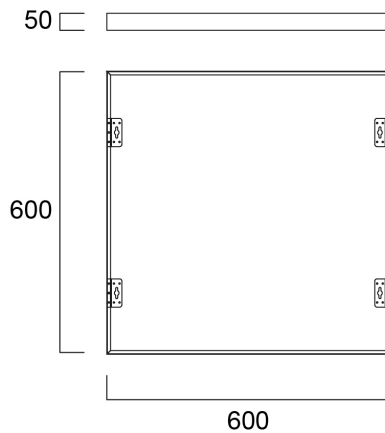

START Panel Flat 600x600 Surface Mounting Kit G2

Item No: 0047265

SYLVANIA

Surface Mounting Kit for START Panel Flat range. RAL9003. Height of 50 mm.

Technical Assets

Dimensions (mm)

Photometrics

General data

Product name	START Panel Flat 600x600 Surface Mounting Kit G2
Technology	Accessory
Accessory type	Mounting
Environment	Interior
General application	Education, Hospitality, Office, Retail
ETIM Class	EC002557
E-number FI	4278062
Warranty	5 years

Physical data

Housing colour	RAL 9003 - Signal white
Nominal Product Length (mm)	601
Nominal Product Width (mm)	601
Nominal Product Height (mm)	50
Weight (kg)	0.845

START Panel Flat 600x600 Surface Mounting Kit G2

Item No: 0047265

SYLVANIA

Packaging

Product EAN number	5410288472652
Packaging single length / height (cm)	8.0
Packaging single width (cm)	6.0
Packaging single depth (cm)	62.0
DUN14 (inner)	15410288472659
Units per outer package	6
Packaging outer length / height (cm)	63.5
Packaging outer width (cm)	20.5
Packaging outer depth (cm)	18.5