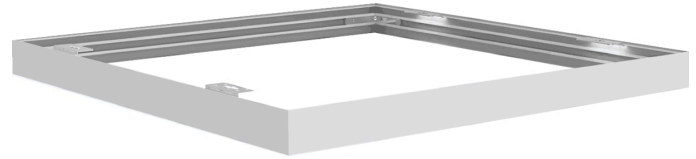

START Panel Flat 600x600 Surface Mounting Kit G2

Item No: 0047265

SYLVANIA

Surface Mounting Kit for START Panel Flat range. RAL9003. Height of 50 mm.

Technical Assets

Dimensions (mm)

Photometrics

General data

Product name	START Panel Flat 600x600 Surface Mounting Kit G2
Technology	Accessory
Accessory type	Mounting
Environment	Interior
General application	Education, Hospitality, Office, Retail
ETIM Class	EC002557
E-number FI	4278062
Warranty	5 years

Physical data

Housing colour	RAL 9003 - Signal white
Nominal Product Length (mm)	601
Nominal Product Width (mm)	601
Nominal Product Height (mm)	50
Weight (kg)	0.845

START Panel Flat 600x600 Surface Mounting Kit G2

Item No: 0047265

SYLVANIA

Packaging

Product EAN number	5410288472652
Packaging single length / height (cm)	8.0
Packaging single width (cm)	6.0
Packaging single depth (cm)	62.0
DUN14 (inner)	15410288472659
Units per outer package	6
Packaging outer length / height (cm)	63.5
Packaging outer width (cm)	20.5
Packaging outer depth (cm)	18.5