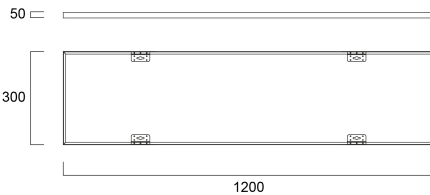

# START Panel Flat 1200x300 Surface Mounting Kit G2

Item No: 0047267

**SYLVANIA**

Surface Mounting Kit for START Panel Flat range. RAL9003. Height of 50 mm.

### Dimensions (mm)

### Physical data

Housing colour	RAL 9003 - Signal white
Nominal Product Length (mm)	1201
Nominal Product Width (mm)	301
Nominal Product Height (mm)	50
Weight (kg)	1.002

## Packaging

Product EAN number	5410288472676
Packaging single length / height (cm)	8.0
Packaging single width (cm)	6.0
Packaging single depth (cm)	122.0
DUN14 (inner)	15410288472673
Units per outer package	4
Packaging outer length / height (cm)	123.5
Packaging outer width (cm)	17.5
Packaging outer depth (cm)	14.5