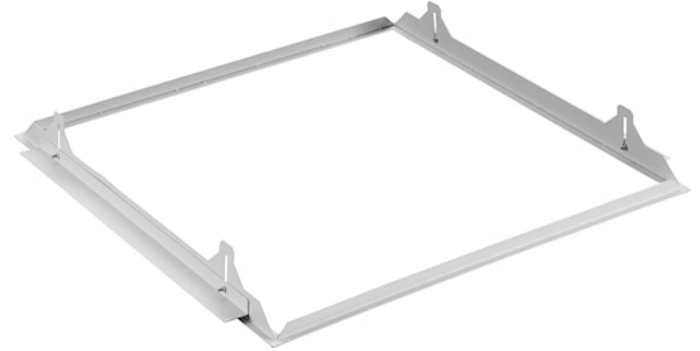

# PLASTERBOARD FRAME 600X600

Item No: 0047416

**SYLVANIA**

Plasterboard ceiling frame accessory for panels (600x600mm), 672x625x76mm, includes side brackets, screws and washers. RAL9003. Suggested cut-out size 610x610mm.