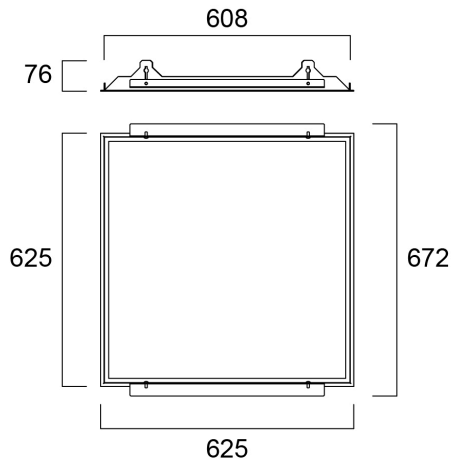

# PLASTERBOARD FRAME 600X600

Item No: 0047416

**SYLVANIA**

Plasterboard ceiling frame accessory for panels (600x600mm), 672x625x76mm, includes side brackets, screws and washers. RAL9003. Suggested cut-out size 610x610mm.

### Dimensions (mm)

## Physical data

Housing colour	RAL 9003 - Signal white
Nominal Product Length (mm)	600
Nominal Product Width (mm)	600
Nominal Product Height (mm)	80
Weight (kg)	1.414

## Packaging

Product EAN number	5410288474168
Packaging single length / height (cm)	64.7
Packaging single width (cm)	63.5
Packaging single depth (cm)	8.2
DUN14 (inner)	05410288474168
Units per outer package	1
Packaging outer length / height (cm)	64.7
Packaging outer width (cm)	63.5
Packaging outer depth (cm)	8.2