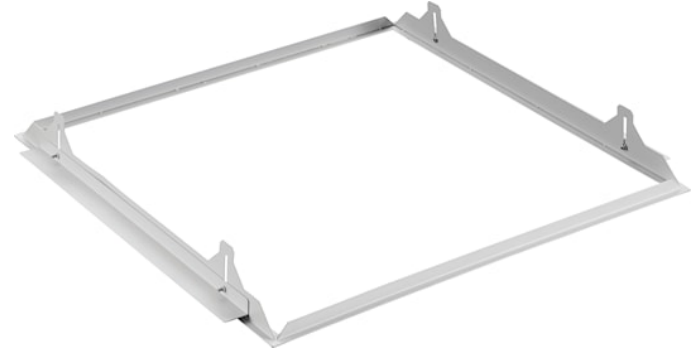

# PLASTERBOARD FRAME 625X625

Item No: 0047417

**SYLVANIA**

Plasterboard ceiling frame accessory for panels (625x625mm), 650x697x76mm, includes side brackets, screws and washers. RAL9003. Suggested cut-out size 635x635mm.