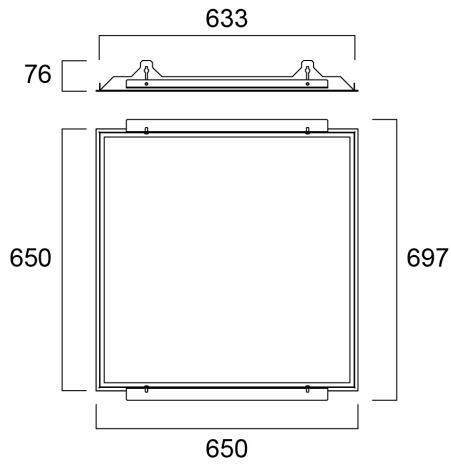

# PLASTERBOARD FRAME 625X625

Item No: 0047417

**SYLVANIA**

Plasterboard ceiling frame accessory for panels (625x625mm), 650x697x76mm, includes side brackets, screws and washers. RAL9003. Suggested cut-out size 635x635mm.

### Dimensions (mm)

## Physical data

Housing colour	RAL 9003 - Signal white
Nominal Product Length (mm)	650
Nominal Product Width (mm)	650
Nominal Product Height (mm)	80
Weight (kg)	2.0

## Packaging

Product EAN number	5410288474175
Packaging single length / height (cm)	66.5
Packaging single width (cm)	66.5
Packaging single depth (cm)	8.4
DUN14 (inner)	05410288474175
Units per outer package	1
Packaging outer length / height (cm)	66.5
Packaging outer width (cm)	66.5
Packaging outer depth (cm)	8.4