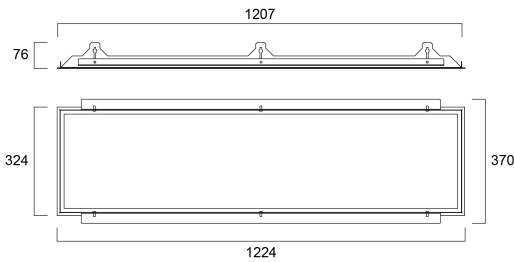

PLASTERBOARD FRAME 1200X300

Item No: 0047418

SYLVANIA

Plasterboard ceiling frame accessory for panels (1200x300mm), 1224x370x76mm, includes side brackets, screws and washers. RAL9003. Suggested cut-out size 1209x326mm.

Technical Assets

Dimensions (mm)

Photometrics

General data

Product name	PLASTERBOARD FRAME 1200X300
Technology	Non - Electrical Device
Accessory type	Mounting
Housing	Steel
Mount	Ceiling recessed mounting
Environment	Interior
General application	Education, Hospitality, Office, Retail
ETIM Class	EC002557
E-number SE	7013809
Warranty	5 years

Physical data

Housing colour	RAL 9003 - Signal white
Nominal Product Length (mm)	1200
Nominal Product Width (mm)	300
Nominal Product Height (mm)	80
Weight (kg)	2.396

PLASTERBOARD FRAME 1200X300

Item No: 0047418

SYLVANIA

Packaging

Product EAN number	5410288474182
Packaging single length / height (cm)	123.7
Packaging single width (cm)	34.5
Packaging single depth (cm)	8.5
DUN14 (inner)	05410288474182
Units per outer package	1
Packaging outer length / height (cm)	123.7
Packaging outer width (cm)	34.5
Packaging outer depth (cm)	8.5