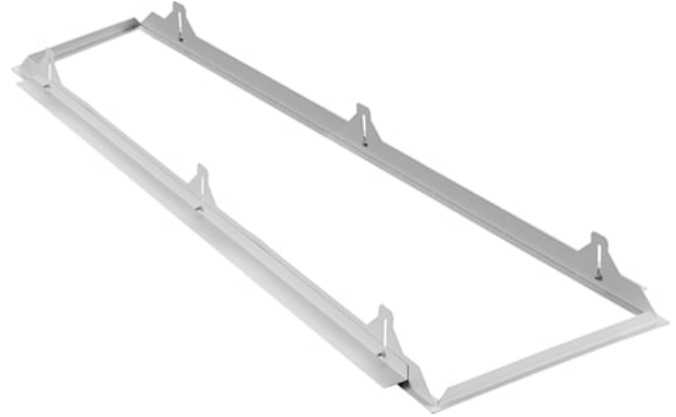

PLASTERBOARD FRAME 1200X300

Item No: 0047418

SYLVANIA

Plasterboard ceiling frame accessory for panels (1200x300mm), 1224x370x76mm, includes side brackets, screws and washers. RAL9003. Suggested cut-out size 1209x326mm.

Technical Assets

Dimensions (mm)

Photometrics

General data

Product name	PLASTERBOARD FRAME 1200X300
Technology	Non - Electrical Device
Accessory type	Mounting
Housing	Steel
Mount	Ceiling recessed mounting
Environment	Interior
General application	Education, Hospitality, Office, Retail
ETIM Class	EC002557
E-number SE	7013809
Warranty	5 years

Physical data

Housing colour	RAL 9003 - Signal white
Nominal Product Length (mm)	1200
Nominal Product Width (mm)	300
Nominal Product Height (mm)	80
Weight (kg)	2.396

PLASTERBOARD FRAME 1200X300

Item No: 0047418

SYLVANIA

Packaging

Product EAN number	5410288474182
Packaging single length / height (cm)	123.7
Packaging single width (cm)	34.5
Packaging single depth (cm)	8.5
DUN14 (inner)	05410288474182
Units per outer package	1
Packaging outer length / height (cm)	123.7
Packaging outer width (cm)	34.5
Packaging outer depth (cm)	8.5