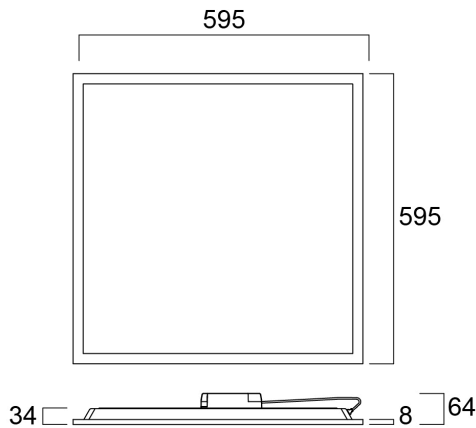

Technical Assets

Dimensions (mm)

Photometrics

Distance [m]	Cone diameter [m]	Beam angle [°]	Beam diameter [m]	Illuminance [lx]
0.5	1.48	112.0°	4347	381
1.0	2.97	112.0°	1097	98
1.5	4.45	112.0°	483	42
2.0	5.93	112.0°	272	24
2.5	7.41	112.0°	174	16
3.0	8.90	112.0°	131	11

Distance [m] Cone diameter [m] Illuminance [lx]
C0 - C180 (Half beam angle: 112.0°)

START eco Panel 600x600 3200Lm 830

Item No: 0047669

SYLVANIA

General data

Product name	START eco Panel 600x600 3200Lm 830
Technology	LED
Housing	Aluminium, Steel
Mount	Ceiling recessed mounting
Environment	Interior
General application	Education, Office
Operating temperature range (°C)	-10°C...+45°C
Performance ambient temperature Tq (°C)	25
ETIM Class	EC002892
Warranty	3 years

Lifetime data

Lifespan L70 B50	100000
Lifespan L80 B20	71000

Physical data

Housing colour	RAL 9003 - Signal white
IP rating	IP40/20
IK rating	IK02
Diffuser material	Other
Nominal Product Length (mm)	595
Nominal Product Width (mm)	595
Nominal Product Height (mm)	34
Weight (kg)	1.538

START eco Panel 600x600 3200Lm 830

Item No: 0047669

SYLVANIA

Packaging

Product EAN number	5410288476698
Packaging single length / height (cm)	60.0
Packaging single width (cm)	3.8
Packaging single depth (cm)	64.5
DUN14 (inner)	15410288476695
Units per outer package	4
Packaging outer length / height (cm)	69.5
Packaging outer width (cm)	17.5
Packaging outer depth (cm)	65.0