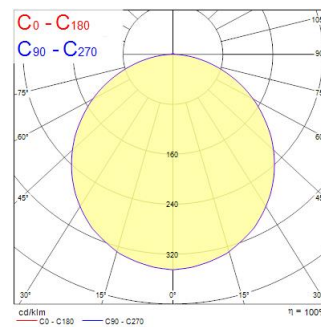

Technical Assets

Dimensions (mm)

Photometrics

Distance [m]	Cone diameter [m]	Beam angle [°]	Beam diameter [m]	Illuminance [lx]
0.5	1.48	112.0°	4347	381
1.0	2.97	112.0°	1097	98
1.5	4.45	112.0°	483	42
2.0	5.93	112.0°	272	24
2.5	7.41	112.0°	174	16
3.0	8.90	112.0°	131	11

Distance [m] Cone diameter [m] Illuminance [lx]
C0 - C180 (Half beam angle: 112.0°)

START eco Panel 600x600 3200Lm 830

Item No: 0047669

SYLVANIA

General data

Product name	START eco Panel 600x600 3200Lm 830
Technology	LED
Housing	Aluminium, Steel
Mount	Ceiling recessed mounting
Environment	Interior
General application	Education, Office
Operating temperature range (°C)	-10°C...+45°C
Performance ambient temperature Tq (°C)	25
ETIM Class	EC002892
Warranty	3 years

Optical data

Fixture luminous flux (lm)	3200
Luminaire efficacy (lm/W)	89
Correlated colour temperature (k)	3000
Light colour	Warm White
CRI (Ra)	80
Colour Variation Initial (SDCM)	SDCM6
Beam Angle (°)	112
Distribution type	Symmetric
Glare control	< 22
Photobiological Risk Group	RG0

Lifetime data

Lifespan L70 B50	100000
Lifespan L80 B20	71000

Physical data

Housing colour	RAL 9003 - Signal white
IP rating	IP40/20
IK rating	IK02
Diffuser material	Other
Nominal Product Length (mm)	595
Nominal Product Width (mm)	595
Nominal Product Height (mm)	34
Weight (kg)	1.538