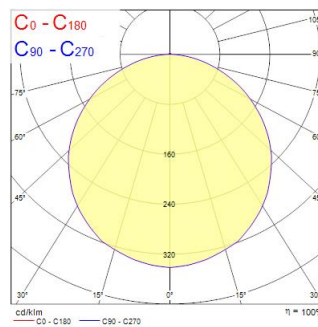

Technical Assets

Dimensions (mm)

Photometrics

Distance [m]	Cone diameter [m]	Beam diameter [m]	Beam angle [°]	Illuminance [lx]
0.5	1.52	0.76	90°	420
1.0	3.03	1.52	90°	105
1.5	4.55	2.28	90°	49
2.0	6.07	3.03	90°	27
2.5	7.58	3.79	90°	17
3.0	9.10	4.55	90°	11

Distance [m] Cone diameter [m] Beam diameter [m] Beam angle [°] Illuminance [lx]
 CO - C180 (Half beam angle: 113.2°)

START eco Panel 600x600 3200Lm 865

Item No: 0047671

SYLVANIA

General data

Product name	START eco Panel 600x600 3200Lm 865
Technology	LED
Housing	Aluminium, Steel
Mount	Ceiling recessed mounting
Environment	Interior
General application	Education, Office
Operating temperature range (°C)	-10°C...+45°C
Performance ambient temperature Tq (°C)	25
ETIM Class	EC002892
Warranty	3 years

Optical data

Fixture luminous flux (lm)	3200
Luminaire efficacy (lm/W)	89
Correlated colour temperature (k)	6500
Light colour	Cool White
CRI (Ra)	80
Colour Variation Initial (SDCM)	SDCM6
Beam Angle (°)	112
Distribution type	Symmetric
Glare control	< 22
Photobiological Risk Group	RG0

Lifetime data

Lifespan L70 B50	100000
Lifespan L80 B20	71000

Physical data

Housing colour	RAL 9003 - Signal white
IP rating	IP40/20
IK rating	IK02
Diffuser material	Other
Nominal Product Length (mm)	595
Nominal Product Width (mm)	595
Nominal Product Height (mm)	34
Weight (kg)	1.654