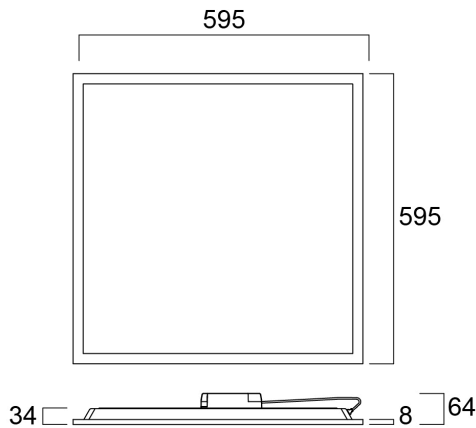

Technical Assets

Dimensions (mm)

Photometrics

Distance [m]	Cone diameter [m]	Beam diameter [m]	Beam angle [°]	Illuminance [lx]
0.5	1.52	0.76	90°	420
1.0	3.03	1.52	90°	105
1.5	4.55	2.28	90°	49
2.0	6.07	3.03	90°	27
2.5	7.58	3.79	90°	17
3.0	9.10	4.55	90°	11

Distance [m] Cone diameter [m] Beam diameter [m] Beam angle [°] Illuminance [lx]
 CO - C180 (Half beam angle: 113.2°)

START eco Panel 600x600 3200Lm 865

Item No: 0047671

SYLVANIA

General data

Product name	START eco Panel 600x600 3200Lm 865
Technology	LED
Housing	Aluminium, Steel
Mount	Ceiling recessed mounting
Environment	Interior
General application	Education, Office
Operating temperature range (°C)	-10°C...+45°C
Performance ambient temperature Tq (°C)	25
ETIM Class	EC002892
Warranty	3 years

Lifetime data

Lifespan L70 B50	100000
Lifespan L80 B20	71000

Physical data

Housing colour	RAL 9003 - Signal white
IP rating	IP40/20
IK rating	IK02
Diffuser material	Other
Nominal Product Length (mm)	595
Nominal Product Width (mm)	595
Nominal Product Height (mm)	34
Weight (kg)	1.654

START eco Panel 600x600 3200Lm 865

Item No: 0047671

Packaging

Product EAN number	5410288476711
Packaging single length / height (cm)	60.7
Packaging single width (cm)	3.7
Packaging single depth (cm)	64.4
DUN14 (inner)	15410288476718
Units per outer package	1
Packaging outer length / height (cm)	60.7
Packaging outer width (cm)	3.7
Packaging outer depth (cm)	64.4