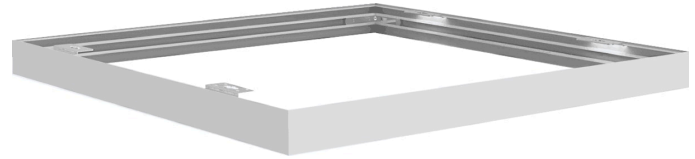

# START Panel Flat 600x600 Surface Mounting Kit

Item No: 0047764

**SYLVANIA**

Surface Mounting Kit for START Panel Flat range. Height of 45 mm.