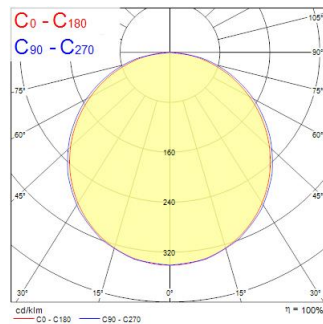

Technical Assets

Dimensions (mm)

Photometrics

Distance [m]	Cone diameter [m]	Beam angle [°]	Illuminance [lx]
0.5	1.57 1.49	57° 56.2°	6270 457 521
1.0	3.14 2.99	57° 56.2°	1568 132 138
1.5	4.71 4.48	57° 56.2°	697 54 57
2.0	6.28 5.96	57° 56.2°	390 30 31
2.5	7.85 7.47	57° 56.2°	281 22 22
3.0	9.42 8.96	57° 56.2°	174 14 15

Distance [m] Cone diameter [m] Illuminance [lx]
 — C0 - C180 (Half beam angle: 112.4°)
 — C90 - C270 (Half beam angle: 115.0°)

START PANEL HO 625 3000K DALI G4

Item No: 0047794

SYLVANIA

General data

Product name	START PANEL HO 625 3000K DALI G4
Technology	LED
Housing	Steel
Mount	Ceiling recessed mounting
General application	Education, Office
Operating temperature range (°C)	0°C...+40°C
Performance ambient temperature Tq (°C)	25
ETIM Class	EC002892
Warranty	5 years

Optical data

Fixture luminous flux (lm)	4500
Luminaire efficacy (lm/W)	120
Correlated colour temperature (k)	3000
Light colour	Warm White
CRI (Ra)	80
Colour Variation Initial (SDCM)	SDCM3
Beam Angle (°)	107
Distribution type	Symmetric
Glare control	< 25
Photobiological Risk Group	RG0

Lifetime data

Lifespan L70 B50	100000
Lifespan L80 B20	71000

Physical data

Housing colour	RAL 9016 - Traffic white / Bezel
IP rating	IP44/20
IK rating	IK03
Diffuser finish	Opal
Diffuser material	PC Polycarbonate
Nominal Product Length (mm)	620
Nominal Product Width (mm)	620
Nominal Product Height (mm)	63
Weight (kg)	3.3