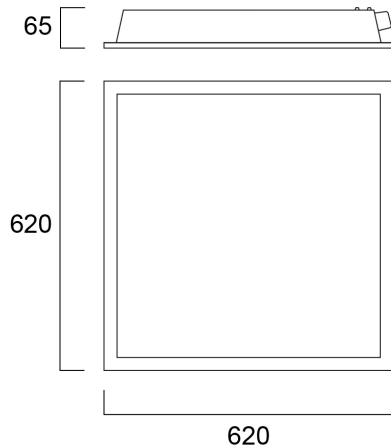

START PANEL HO 625 3000K DALI G4

Item No: 0047794

SYLVANIA

LED back-lit recessed panel, 3000K Warm White, 4500lm delivered from 36W, 125lm/W total system efficiency, energy efficient external DALI dimmable tridonic driver, even distribution of light throughout fixture, Average lifespan: 100.000Hrs, size (HxWxD) 620x620x65mm.

Technical Assets

Dimensions (mm)

Photometrics

Distance [m]	Cone diameter [m]	Beam angle [°]	Illuminance [lx]
0.5	1.57 1.49	57° 56.2°	6270 457 521
1.0	3.14 2.99	57° 56.2°	1568 132 138
1.5	4.71 4.48	57° 56.2°	697 54 57
2.0	6.28 5.96	57° 56.2°	390 30 31
2.5	7.85 7.47	57° 56.2°	281 22 22
3.0	9.42 8.96	57° 56.2°	174 14 15

Distance [m] Cone diameter [m] Illuminance [lx]
 — C0 - C180 (Half beam angle: 112.4°)
 — C90 - C270 (Half beam angle: 115.0°)

START PANEL HO 625 3000K DALI G4

Item No: 0047794

SYLVANIA

General data

Product name	START PANEL HO 625 3000K DALI G4
Technology	LED
Housing	Steel
Mount	Ceiling recessed mounting
General application	Education, Office
Operating temperature range (°C)	0°C...+40°C
Performance ambient temperature Tq (°C)	25
ETIM Class	EC002892
Warranty	5 years

Lifetime data

Lifespan L70 B50	100000
Lifespan L80 B20	71000

Physical data

Housing colour	RAL 9016 - Traffic white / Bezel
IP rating	IP44/20
IK rating	IK03
Diffuser finish	Opal
Diffuser material	PC Polycarbonate
Nominal Product Length (mm)	620
Nominal Product Width (mm)	620
Nominal Product Height (mm)	63
Weight (kg)	3.3