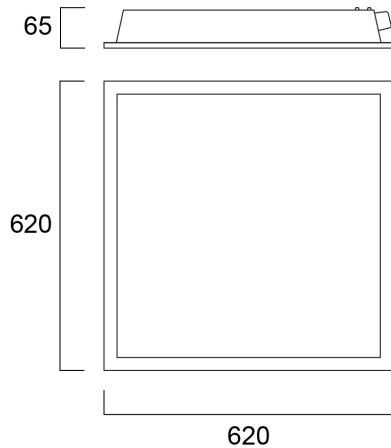

START PANEL HO 625 4000K DALI G4

Item No: 0047795

SYLVANIA

LED back-lit recessed panel, 4000K Neutral White, 4750lm delivered from 36W, 132lm/W total system efficiency, energy efficient external DALI dimmable tridonic driver, even distribution of light throughout fixture, Average lifespan: 100.000Hrs, size (HxWxD) 620x620x65mm.

Technical Assets

Dimensions (mm)

Photometrics

Distance [m]	Cone diameter [m]	Beam angle [°]	Beam diameter [m]	Beam diameter [ft]	Illuminance [lx]
0.5	1.57 1.49	112.4° 115.0°	1.57 1.49	5.15 4.87	600 500
1.0	3.14 2.99	112.4° 115.0°	3.14 2.99	10.3 9.74	150 125
1.5	4.71 4.48	112.4° 115.0°	4.71 4.48	15.45 14.61	67 55
2.0	6.28 5.96	112.4° 115.0°	6.28 5.96	20.6 19.52	40 33
2.5	7.85 7.47	112.4° 115.0°	7.85 7.47	25.75 24.38	28 23
3.0	9.42 8.96	112.4° 115.0°	9.42 8.96	30.9 29.14	18 15

Lifetime data

Lifespan L70 B50	100000
Lifespan L80 B20	71000

Physical data

Housing colour	RAL 9016 - Traffic white / Bezel
IP rating	IP44/20
IK rating	IK03
Diffuser finish	Opal
Diffuser material	PC Polycarbonate
Nominal Product Length (mm)	620
Nominal Product Width (mm)	620
Nominal Product Height (mm)	63
Weight (kg)	3.3

START PANEL HO 625 4000K DALI G4

Item No: 0047795

SYLVANIA

Packaging

Product EAN number	5410288477954
Packaging single length / height (cm)	63.5
Packaging single width (cm)	63.0
Packaging single depth (cm)	7.5
DUN14 (inner)	05410288477954
Units per outer package	20
Packaging outer length / height (cm)	129.0
Packaging outer width (cm)	81.0
Packaging outer depth (cm)	65.0