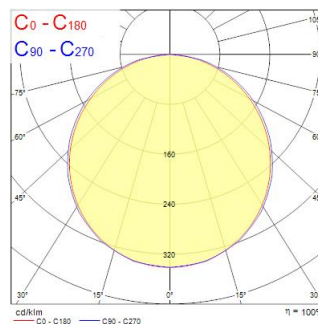

START PANEL HO 625 4000K DALI G4

Item No: 0047795

SYLVANIA

LED back-lit recessed panel, 4000K Neutral White, 4750lm delivered from 36W, 132lm/W total system efficiency, energy efficient external DALI dimmable tridonic driver, even distribution of light throughout fixture, Average lifespan: 100.000Hrs, size (HxWxD) 620x620x65mm.

Technical Assets

Dimensions (mm)

Photometrics

Distance [m]	Cone diameter [m]	Beam angle [°]	Beam diameter [m]	Beam diameter [ft]	Illuminance [lx]
0.5	1.57 1.49	112.4° 115.0°	1.57 1.49	5.15 4.87	600 500
1.0	3.14 2.99	112.4° 115.0°	3.14 2.99	10.3 9.74	150 125
1.5	4.71 4.48	112.4° 115.0°	4.71 4.48	15.45 14.61	67 55
2.0	6.28 5.96	112.4° 115.0°	6.28 5.96	20.6 19.52	40 33
2.5	7.85 7.47	112.4° 115.0°	7.85 7.47	25.75 24.38	28 23
3.0	9.42 8.96	112.4° 115.0°	9.42 8.96	30.9 29.14	18 15

Optical data

Fixture luminous flux (lm)	4750
Luminaire efficacy (lm/W)	130
Correlated colour temperature (k)	4000
Light colour	Neutral White
CRI (Ra)	80
Colour Variation Initial (SDCM)	SDCM3
Beam Angle (°)	107
Distribution type	Symmetric
Glare control	< 25
Photobiological Risk Group	RG0

Lifetime data

Lifespan L70 B50	100000
Lifespan L80 B20	71000

Physical data

Housing colour	RAL 9016 - Traffic white / Bezel
IP rating	IP44/20
IK rating	IK03
Diffuser finish	Opal
Diffuser material	PC Polycarbonate
Nominal Product Length (mm)	620
Nominal Product Width (mm)	620
Nominal Product Height (mm)	63
Weight (kg)	3.3