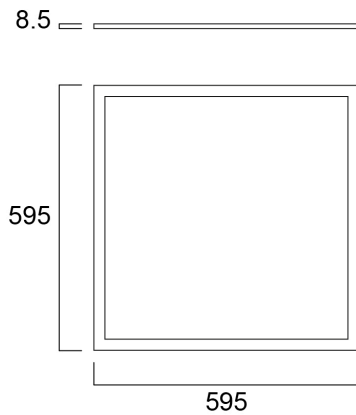

START eco Panel Flat UGR19 600x600 3000lm 840

Item No: 0048359

SYLVANIA

Competitive, edge lit LED flat low glare panel (UGR<19). Low Flicker, 30 W, Neutral White, 4000 K, 3000 lumens, 100 lm/W, 30000 hours lifetime (L70), PMMA opal diffuser, aluminium frame, steel body, electronic non dimmable driver. (HxWxD) 8.5 x 595 x 595 mm

Technical Assets

Dimensions (mm)

Photometrics

Distance [m]	Cone diameter [m]	Beam diameter [m]	Beam diameter [ft]	Illuminance [lx]
0.5	0.88	0.96	3.15'	896
			3.15'	1000
1.0	1.88	1.92	6.17'	424
			6.17'	273
1.5	2.84	2.88	9.32'	283
			9.32'	179
2.0	3.76	3.85	12.34'	212
			12.34'	135
2.5	4.73	4.81	15.52'	168
			15.52'	104
3.0	5.67	5.77	18.60'	138
			18.60'	85

Distance [m] Cone diameter [m] Beam diameter [ft] Illuminance [lx]

— C0 - C180 (Half beam angle: 87.8°)
— C90 - C270 (Half beam angle: 86.8°)

START eco Panel Flat UGR19 600x600 3000lm 840

Item No: 0048359

Product EAN number	5410288483597
Packaging single length / height (cm)	68.0
Packaging single width (cm)	62.5
Packaging single depth (cm)	3.8
DUN14 (inner)	15410288483594
Units per outer package	52
Packaging outer length / height (cm)	131.5
Packaging outer width (cm)	71.5
Packaging outer depth (cm)	108.0