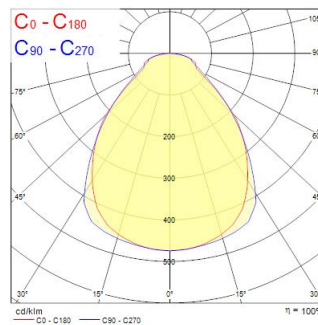

Technical Assets

Dimensions (mm)

Photometrics

Distance [m]	Cone diameter [m]	Beam diameter [m]	Beam diameter [ft]	Illuminance [lx]
0.5	0.88	0.96	3.15'	896
			3.15'	1000
1.0	1.88	1.92	6.17'	424
			6.17'	273
1.5	2.84	2.88	9.32'	283
			9.32'	179
2.0	3.76	3.85	12.34'	212
			12.34'	135
2.5	4.73	4.81	15.52'	168
			15.52'	104
3.0	5.67	5.77	18.60'	138
			18.60'	85

Distance [m] Cone diameter [m] Beam diameter [ft] Illuminance [lx]

— C0 - C180 (Half beam angle: 87.8°)
— C90 - C270 (Half beam angle: 86.8°)

START eco Panel Flat UGR19 600x600 3000lm 840

Item No: 0048359

Optical data

Fixture luminous flux (lm)	3000
Luminaire efficacy (lm/W)	100
Correlated colour temperature (k)	4000
Light colour	Neutral White
CRI (Ra)	80
Colour Variation Initial (SDCM)	SDCM6
Beam Angle (°)	80
Glare control	< 19
Photobiological Risk Group	RG0